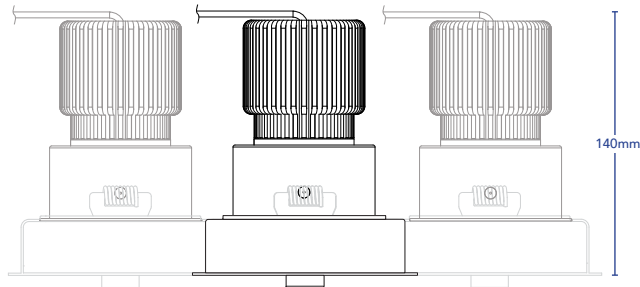

TOVO

TOVO LIGHTING
 726 PITTWATER ROAD, BROOKVALE
 SYDNEY, NSW AUSTRALIA 2100
 TELEPHONE +61 2 9939 1122
 SALES@TOVOLIGHTING.COM.AU
 TOVOLIGHTING.COM.AU

ALBANY MODULATED CLICK SPOT SERIES - TRIM

DESCRIPTION	Recessed Ceiling Housing
CODES	1 Light - 4651 2 Light - 4652 3 Light - 4653
COLOUR	White, Black
COLOUR TEMPERATURE	2700K and 3000K
CRI	≥92
LUMENS	2700K - 786Lm 3000K - 862Lm
INPUT VOLTAGE	220-250V AC
WATTAGE	10W, 250mA
BEAM ANGLE	60°, 38°, 24° or 15°
DIMMABLE	Yes. Phase, Push Dim or DALI
DRIVER	Dedicated Remote
IP RATING	IP44
CUT OUT	1 Light - 110mm x 110mm 2 Light - 205mm x 110mm 3 Light - 305mm x 110mm

ROTATION: 355°

TILT: 25°

IP RATING: 44

WHITE

BLACK