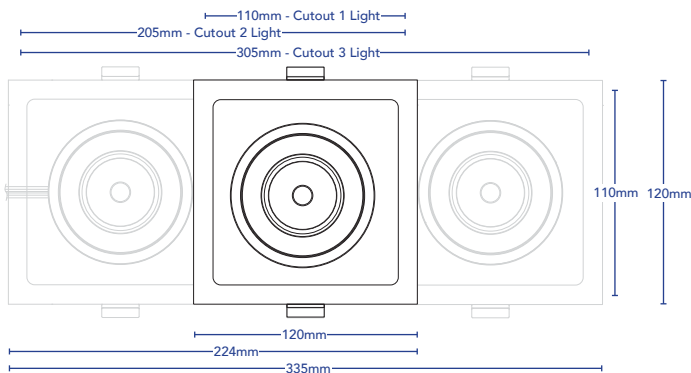

TOVO

TOVO LIGHTING
 726 PITTWATER ROAD, BROOKVALE
 SYDNEY, NSW AUSTRALIA 2100
 TELEPHONE +61 2 9939 1122
 SALES@TOVOLIGHTING.COM.AU
 TOVOLIGHTING.COM.AU

ALBANY MODULATED CLICK SPOT SERIES - TRIM

DESCRIPTION	Recessed Ceiling Housing
CODES	1 Light - 4651 2 Light - 4652 3 Light - 4653
COLOUR	White, Black
COLOUR TEMPERATURE	2700K and 3000K
CRI	≥92
LUMENS	2700K - 786Lm 3000K - 862Lm
INPUT VOLTAGE	220-250V AC
WATTAGE	10W, 250mA
BEAM ANGLE	60°, 38°, 24° or 15°
DIMMABLE	Yes. Phase, Push Dim or DALI
DRIVER	Dedicated Remote
IP RATING	IP44
CUT OUT	1 Light - 110mm x 110mm 2 Light - 205mm x 110mm 3 Light - 305mm x 110mm

ROTATION: 355°

TILT: 25°

IP RATING: 44

WHITE

BLACK