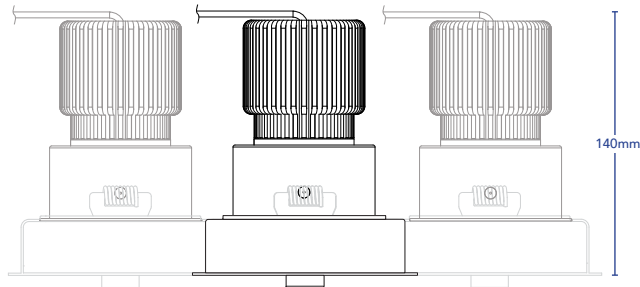

TOVO

TOVO LIGHTING
 726 PITTSWATER ROAD, BROOKVALE
 SYDNEY, NSW AUSTRALIA 2100
 TELEPHONE +61 2 9939 1122
 SALES@TOVOLIGHTING.COM.AU
 TOVOLIGHTING.COM.AU

ALBANY MODULATED CLICK SPOT SERIES - TRIM

DESCRIPTION	Recessed Ceiling Housing
CODES	<ul style="list-style-type: none"> 1 Light - 4651 2 Light - 4652 3 Light - 4653
COLOUR	White, Black
COLOUR TEMP	2700K and 3000K
CRI	≥92
LUMENS	<ul style="list-style-type: none"> 2700K - 786Lm 3000K - 862Lm
INPUT VOLTAGE	220-250V AC
WATTAGE	10W, 250mA
BEAM ANGLE	60°, 38°, 24°
DIMMABLE	Yes. Phase, DALI or Touch.
DRIVER	Dedicated Remote
IP RATING	IP44
CUT OUT	<ul style="list-style-type: none"> 1 Light - 110mm x 110mm 2 Light - 205mm x 110mm 3 Light - 305mm x 110mm

ROTATION: 355°

TILT: 25°

IP RATING: 44

WHITE

BLACK