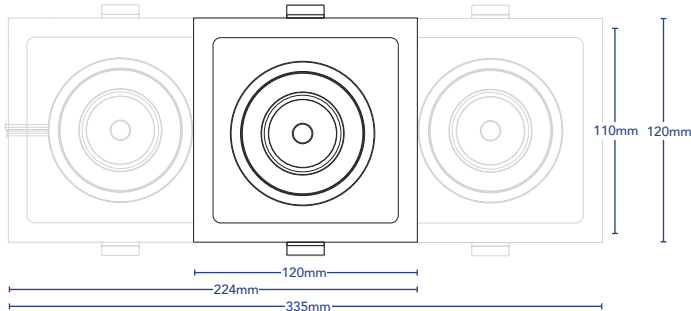

TOVO

TOVO LIGHTING
 726 PITTSWATER ROAD, BROOKVALE
 SYDNEY, NSW AUSTRALIA 2100
 TELEPHONE +61 2 9939 1122
 SALES@TOVOLIGHTING.COM.AU
 TOVOLIGHTING.COM.AU

ALBANY MODULATED CLICK SPOT SERIES - TRIM

DESCRIPTION	Recessed Ceiling Housing
CODES	<ul style="list-style-type: none"> 1 Light - 4651 2 Light - 4652 3 Light - 4653
COLOUR	White, Black
COLOUR TEMP	2700K and 3000K
CRI	≥92
LUMENS	<ul style="list-style-type: none"> 2700K - 786Lm 3000K - 862Lm
INPUT VOLTAGE	220-250V AC
WATTAGE	10W, 250mA
BEAM ANGLE	60°, 38°, 24°
DIMMABLE	Yes. Phase, DALI or Touch.
DRIVER	Dedicated Remote
IP RATING	IP44
CUT OUT	<ul style="list-style-type: none"> 1 Light - 110mm x 110mm 2 Light - 205mm x 110mm 3 Light - 305mm x 110mm

ROTATION: 355°

TILT: 25°

IP RATING: 44

WHITE

BLACK