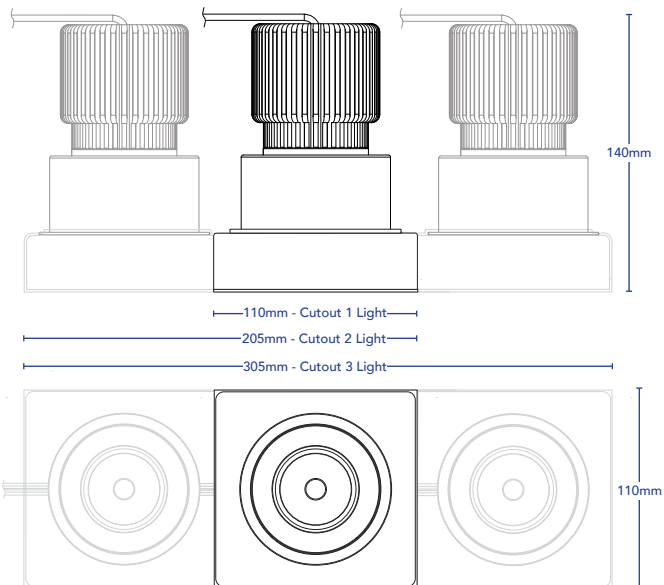

## ALBANY MODULATED CLICK SPOT SERIES - TRIMLESS

DESCRIPTION Recessed Ceiling Housing

CODES 1 Light - 4648  
2 Light - 4649  
3 Light - 4650

COLOUR White, Black

COLOUR TEMPERATURE 2700K and 3000K

CRI  $\geq 92$

LUMENS 2700K - 786Lm  
3000K - 862Lm

INPUT VOLTAGE 220-250V AC

WATTAGE 10W, 250mA

BEAM ANGLE 60°, 38°, 24° or 15°

DIMMABLE Yes. Phase, Push Dim or DALI

DRIVER Dedicated Remote

IP RATING IP44

CUT OUT 1 Light - 110mm x 110mm  
2 Light - 205mm x 110mm  
3 Light - 305mm x 110mm

ROTATION: 355°

TILT: 25°

IP RATING: 44

WHITE

BLACK