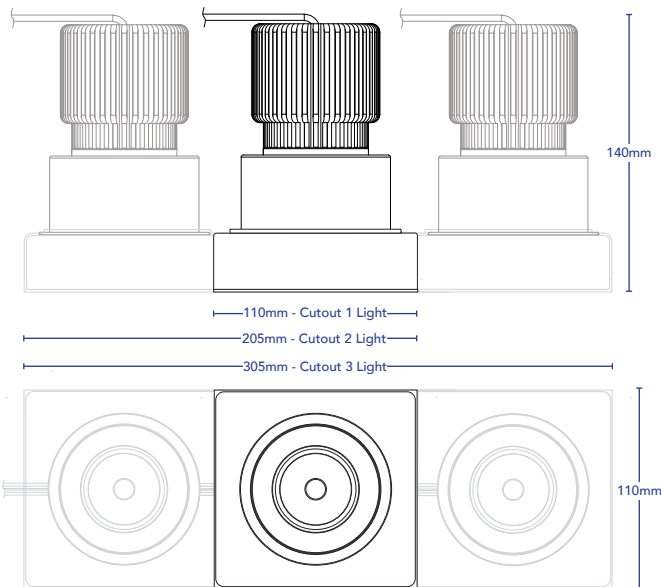

## ALBANY MODULATED CLICK SPOT SERIES - TRIMLESS

|               |   |
|---------------|---|
| DESCRIPTION   | Recessed Ceiling Housing  |
| CODES         | <ul style="list-style-type: none"> <li>1 Light - 4648</li> <li>2 Light - 4649</li> <li>3 Light - 4650</li> </ul>                            |
| COLOUR        | White, Black  |
| COLOUR TEMP   | 2700K and 3000K   |
| CRI           | ≥92   |
| LUMENS        | <ul style="list-style-type: none"> <li>2700K - 786Lm</li> <li>3000K - 862Lm</li> </ul>  |
| INPUT VOLTAGE | 220-250V AC   |
| WATTAGE       | 10W, 250mA  |
| BEAM ANGLE    | 60°, 38°, 24°   |
| DIMMABLE      | Yes. Phase, DALI or Touch   |
| DRIVER        | Dedicated Remote  |
| IP RATING     | IP44  |
| CUT OUT       | <ul style="list-style-type: none"> <li>1 Light - 110mm x 110mm</li> <li>2 Light - 205mm x 110mm</li> <li>3 Light - 305mm x 110mm</li> </ul> |

ROTATION: 355°

TILT: 25°

IP RATING: 44

WHITE

BLACK