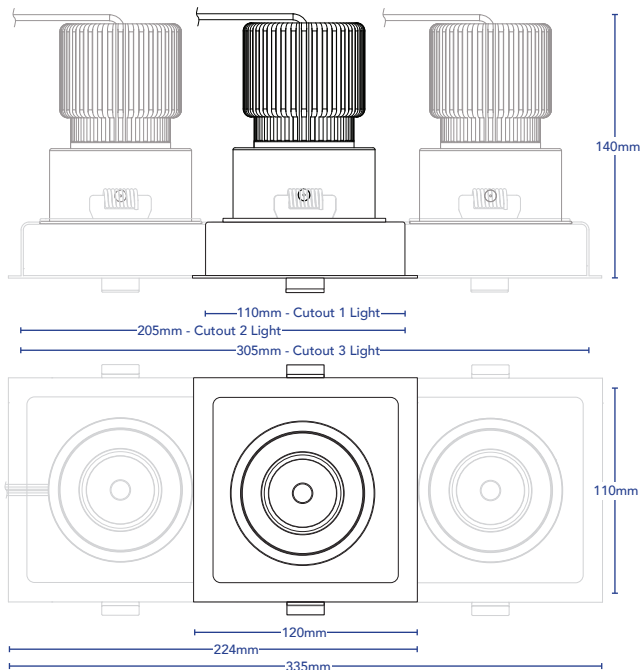

Shown with Click Spot A. Can Be Used With All Click Spots

CODES 1 Light - 4651
 2 Light - 4652
 3 Light - 4653

COLOUR White, Black

COLOUR TEMPERATURE 2700K and 3000K

CRI ≥ 92

LUMENS 2700K - 786Lm
 3000K - 862Lm

INPUT VOLTAGE 220-250V AC

WATTAGE 10W per lamp

BEAM ANGLE 60°, 38°, 24°, 15°, 7°

DIMMABLE Yes. Automation, DALI

DRIVER Integrated

IP RATING IP20 (with Click Spot A)

CUT OUT 1 Light - 110mm x 110mm
 2 Light - 205mm x 110mm
 3 Light - 305mm x 110mm

 ROTATION: 355°

 TILT: 25°

 IP RATING: 20

 WHITE

 BLACK