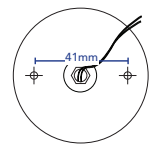

TOVO

BURLEIGH SHORT

DESCRIPTION	Surface mounted downlight with short barrel
CODES	3450
FINISHES	White, Black, Copper, Brass, Stainless Steel, Aged Copper, Aged Brass, Custom
COLOUR TEMP	2700K, 3000K
BEAM ANGLE	24, *38, 60
	36 (GU10)
CRI	≥90
LUMEN OUTPUT	527Lm
	650Lm (GU10)
WATTAGE	5W
	7,5W (GU10)
FIXTURE VOLTAGE	24V DC Constant Voltage
	240V AC (GU10)
DIMMING	Based On Driver and Voltage Selection
DRIVER	Remote Driver Required for 24V DC Selection
	GU10 Lamp Provided for 240V AC Selection
DRIVER OPTIONS	Non-Dim, Phase, Touch, DALI
IP RATING	IP66

INGRESS
IP66

Notes:
*38 degree beam angle as a standard

BURLEIGH SHORT

MANUFACTURING OPTIONS

FIXTURE

CODE	FINISH	CCT	BEAM ANGLE	VOLTAGE
3450	WH - White	27 - 2700K	24 - 24° Narrow	24V - 24V DC
	BLK - Black	30 - 3000K	38 - 38° Medium	
	CU - Copper		60 - 60° Wide	
	BR - Brass			
	SS - Stainless Steel			
	AC - Aged Copper			
	AB - Aged Brass			
CF - Custom Finish				