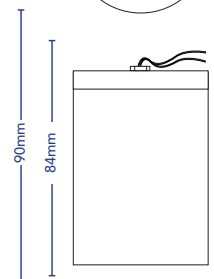

TOVO

BURLEIGH SHORT

DESCRIPTION	Surface mounted downlight with short barrel
CODES	3450
FINISHES	White, Black, Copper, Brass, Stainless Steel, Aged Copper, Aged Brass, Custom
COLOUR TEMP	2700K, 3000K
BEAM ANGLE	24, *38, 60
	36 (GU10)
CRI	≥90
LUMEN OUTPUT	527Lm
	650Lm (GU10)
WATTAGE	5W
	7,5W (GU10)
FIXTURE VOLTAGE	24V DC Constant Voltage
	240V AC (GU10)
DIMMING	Based On Driver and Voltage Selection
DRIVER	Remote Driver Required for 24V DC Selection
	GU10 Lamp Provided for 240V AC Selection
DRIVER OPTIONS	Non-Dim, Phase, Touch, DALI
IP RATING	IP66

INGRESS
IP66

Notes:
*38 degree beam angle as a standard

BURLEIGH SHORT

MANUFACTURING OPTIONS

FIXTURE

CODE	FINISH	CCT	BEAM ANGLE	VOLTAGE
3450	WH - White	27 - 2700K	24 - 24° Narrow	24V - 24V DC
	BLK - Black	30 - 3000K	38 - 38° Medium	
	CU - Copper		60 - 60° Wide	
	BR - Brass			
	SS - Stainless Steel			
	AC - Aged Copper			
	AB - Aged Brass			
CF - Custom Finish				