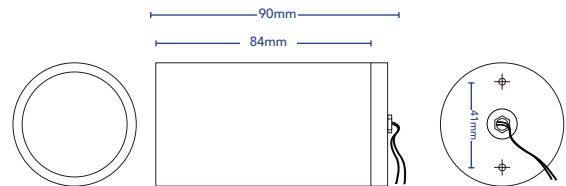

TOVO

BURLEIGH SHORT

DESCRIPTION	Surface mounted downlight with short barrel
CODES	3450
FINISHES	White, Black, Copper, Brass, Stainless Steel, Custom
COLOUR TEMP	2700K, 3000K
BEAM ANGLE	24, *38, 60 36 (GU10)
CRI	≥90
LUMEN OUTPUT	527Lm 650Lm (GU10)
WATTAGE	5W 7,5W (GU10)
FIXTURE VOLTAGE	24V DC Constant Voltage 240V AC (GU10)
DIMMING	Based On Driver and Voltage Selection
DRIVER	Remote Driver Required for 24V DC Selection GU10 Lamp Provided for 240V AC Selection
DRIVER OPTIONS	Non-Dim, Phase, Touch, DALI
IP RATING	IP66

Notes:
*38 degree beam angle as a standard
All data stipulated are nominal values based on 2700K with accuracy of +/- 5%.

WHITE

BLACK

COPPER

BRASS

STAINLESS
STEEL

CUSTOM

BURLEIGH SHORT