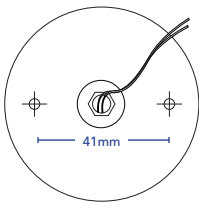

TOVO

TOVO LIGHTING
726 PITWATER ROAD, BROOKVALE
SYDNEY, NSW AUSTRALIA 2100
TELEPHONE +61 2 9939 1122
SALES@TOVOLIGHTING.COM.AU
TOVOLIGHTING.COM.AU

BURLEIGH

DESCRIPTION Surface Mounted Downlight
Suitable For External Use
COLOUR 316 Stainless Steel, Copper, White, Black
CODES 3450
COLOUR TEMPERATURE 2700K, 3000K
CRI ≥ 80
LUMENS Min. 550Lm
INPUT VOLTAGE 24V DC or 240V AC
WATTAGE 7W
BEAM ANGLE 60°
DIMMABLE Yes, DALI, 0.10V
DRIVER 24V DC - Remote
240V AC - N/A
IP RATING IP66

BLACK

WHITE

COPPER

316 STAINLESS
STEEL

IP RATING: 66