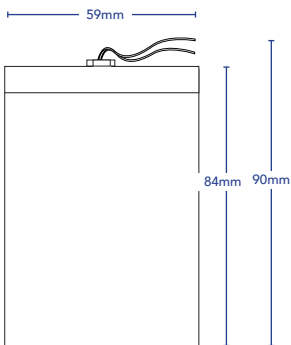

TOVO

TOVO LIGHTING
726 PITWATER ROAD, BROOKVALE
SYDNEY, NSW AUSTRALIA 2100
TELEPHONE +61 2 9939 1122
SALES@TOVOLIGHTING.COM.AU
TOVOLIGHTING.COM.AU

BURLEIGH

DESCRIPTION Surface Mounted Downlight
Suitable For External Use
COLOUR 316 Stainless Steel, Copper, White, Black
CODES 3450
COLOUR TEMPERATURE 2700K, 3000K
CRI ≥ 80
LUMENS Min. 550Lm
INPUT VOLTAGE 24V DC or 240V AC
WATTAGE 7W
BEAM ANGLE 60°
DIMMABLE Yes, DALI, 0.10V
DRIVER 24V DC - Remote
240V AC - N/A
IP RATING IP66

BLACK

WHITE

COPPER

316 STAINLESS
STEEL

IP RATING: 66