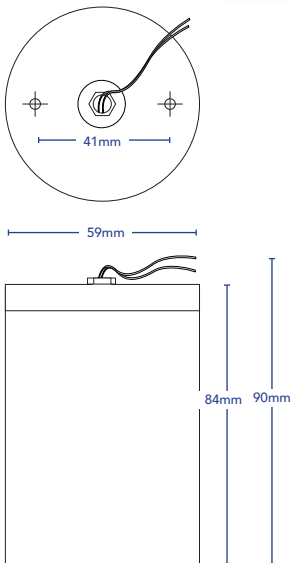

TOVO

TOVO LIGHTING
 726 PITWATER ROAD, BROOKVALE
 SYDNEY, NSW AUSTRALIA 2100
 TELEPHONE +61 2 9939 1122
 SALES@TOVOLIGHTING.COM.AU
 TOVOLIGHTING.COM.AU

BURLEIGH

DESCRIPTION	Small Surface Mounted Downlight Suitable For External Use
COLOUR	316 Stainless Steel, Copper, White, Black
CODES	3450
COLOUR TEMP	2700K, 3000K
CRI	≥80
LUMENS	Min. 550Lm
INPUT VOLTAGE	{ 12V_DC, 24V_DC 240V_AC
WATTAGE	Maximum 8W
BEAM ANGLE	60°
DIMMABLE	{ 12V_DC & 24V_DC - 0-10V, Push Dim, DALI (dimmer module) - Phase
DRIVER	{ 12V_DC & 24V_DC - Remote 240V_AC - GU10
IP RATING	IP66