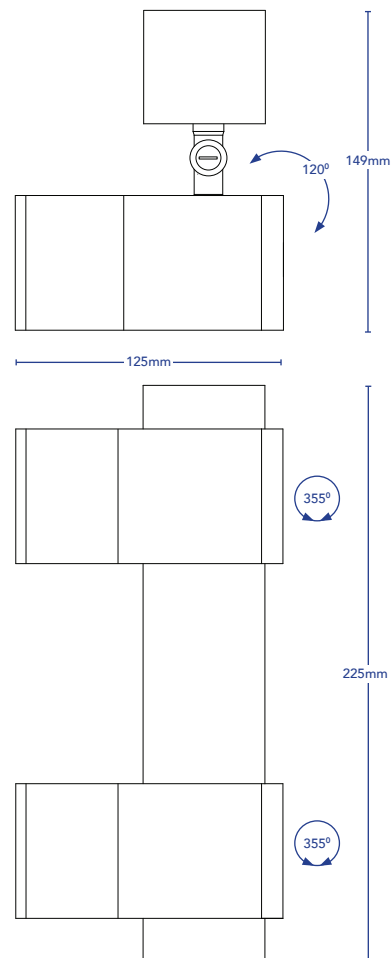

C41 AVEDON — 2 LIGHT

DESCRIPTION 2 Adjustable Outdoor Spots
With Integrated Drivers

CODES 1062

COLOURS 316 Stainless Steel, Copper

COLOUR TEMPERATURE 2700K

CRI ≥ 80

LUMENS 527Lm x 2

INPUT VOLTAGE 24V DC