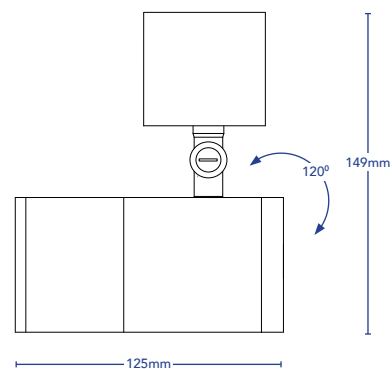

## C41 AVEDON — 2 LIGHT

DESCRIPTION	2 Adjustable Outdoor Spots With Integrated Drivers
CODES	1062
COLOURS	316 Stainless Steel, Copper
COLOUR TEMP	2700K
CRI	≥80
LUMENS	527Lm x 2
INPUT VOLTAGE	24V DC
WATTAGE	5W
DIMMABLE	Yes. 0.10V, DALI
DRIVER	Integrated or Remote
IP RATING	IP66