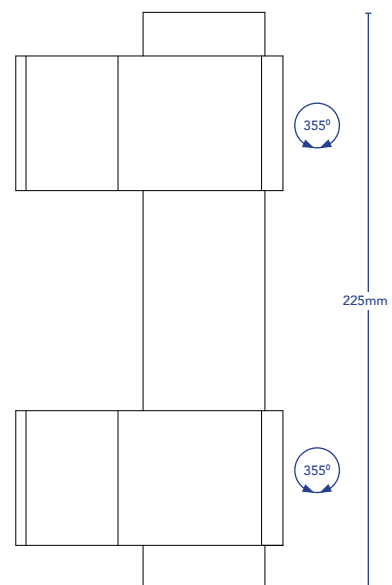

## C41 AVEDON — 2 LIGHT

DESCRIPTION	2 Adjustable Outdoor Spots With Integrated Drivers
CODES	1062
COLOURS	316 Stainless Steel, Copper
COLOUR TEMP	2700K
CRI	≥80
LUMENS	527Lm x 2
INPUT VOLTAGE	24V DC
WATTAGE	5W
DIMMABLE	Yes. 0.10V, DALI
DRIVER	Integrated or Remote
IP RATING	IP66