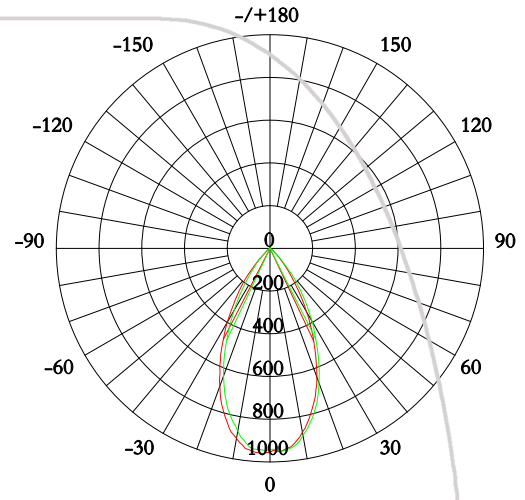

DRIVER : REMOTE

IP RATING : IP20

CUT OUT :

1 LIGHT: 110mm x 110mm

2 LIGHT: 205mm x 110mm

3 LIGHT: 305mm x 110mm

PHOTOMETRY

MODEL ALBANY MODULATED CLICK SPOT SERIES - TRIMLESS - A SPOT

NOMINAL POWER	9.5W	LIGHT OUTPUT RATIO	100%
RATED VOLTAGE	240V	CIE CLASS	DIRECT
NOMINAL FLUX	762.63 LM	UP	0.1%
LAMPS INSIDE	1	DOWN	99.9%
IMAX	961.2 CD	EFFICIENCY	80.20 LM/W

CANDELA DISTRIBUTION

VERTICAL ANGLE	HORIZONTAL ANGLE								ZONAL LUMENS
	0°	45°	90°	135°	180°	225°	270°	315°	
10	874.6	869.8	889.0	910.6	903.4	880.9	868.1	873.3	88.14
20	642.0	651.6	670.3	688.0	685.9	664.4	636.9	623.0	306.3
30	344.5	372.7	396.5	402.9	400.5	371.4	337.4	323.5	539.3
40	119.1	143.3	158.9	137.0	157.9	138.2	114.9	109.8	690.0
50	28.31	23.87	22.48	21.02	21.31	21.61	25.16	27.12	740.1
60	12.20	9.888	8.162	6.467	6.803	8.035	9.791	10.81	753.8
70	5.147	3.866	2.539	2.309	1.503	2.602	3.876	5.090	759.1
80	2.693	1.743	0.8730	0.9571	0.0791	0.6308	1.661	2.543	761.7
90	0.0007	0	0	0	0	0	0	0	762.2
100	0	0	0	0	0	0	0	0	762.2
110	0	0	0	0	0	0	0	0	762.2
120	0	0	0	0	0	0	0	0	762.2
130	0	0	0	0	0	0	0	0	762.2
140	0	0	0	0	0	0	0	0	762.2
150	0	0	0	0	0.3966	0.3158	0.3955	0.3978	762.3
160	0.1583	0.2353	0.1582	0.1577	0.6331	0.7098	0.7118	0.6365	762.4
170	0.6297	0.6255	0.5518	0.4799	0.6331	0.7098	0.7118	0.6365	762.6
180	0.7122	0.7912	0.8700	0.7161	0.6331	0.7098	0.7118	0.6365	762.6

AVERAGE BEAM ANGLE UNIT: CD
 (50%): 52.2°
 — C0 180°, 52.4°
 — C90 270°, 52.1°

VERTICAL ANGLE	HORIZONTAL ANGLE	
	0	90
85	573	37
80	610	198
75	626	265
70	592	292
65	671	318
60	959	642
55	1270	949
50	1732	1375
45	3441	3736