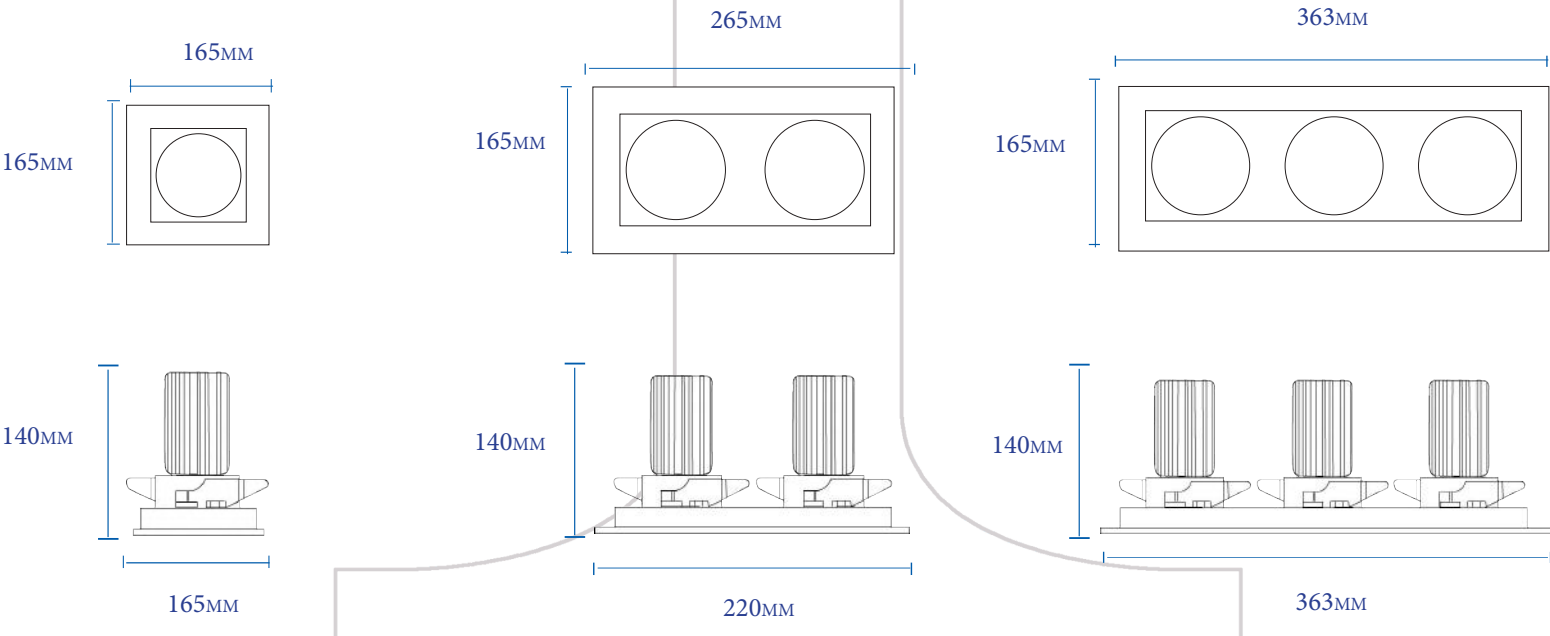

DRIVER : REMOTE

IP RATING : IP20

CUT OUT :

1 LIGHT: 110mm x 110mm

2 LIGHT: 205mm x 110mm

3 LIGHT: 305mm x 110mm

PHOTOMETRY

MODEL ALBANY MODULATED CLICK SPOT SERIES - TRIMLESS - A SPOT

NOMINAL POWER	9.5W	LIGHT OUTPUT RATIO	100%
RATED VOLTAGE	240V	CIE CLASS	DIRECT
NOMINAL FLUX	762.63 LM	UP	0.1%
LAMPS INSIDE	1	DOWN	99.9%
IMAX	961.2 CD	EFFICIENCY	80.20 LM/W

CANDELA DISTRIBUTION

VERTICAL ANGLE	HORIZONTAL ANGLE								ZONAL LUMENS
	0°	45°	90°	135°	180°	225°	270°	315°	
10	874.6	869.8	889.0	910.6	903.4	880.9	868.1	873.3	88.14
20	642.0	651.6	670.3	688.0	685.9	664.4	636.9	623.0	306.3
30	344.5	372.7	396.5	402.9	400.5	371.4	337.4	323.5	539.3
40	119.1	143.3	158.9	137.0	157.9	138.2	114.9	109.8	690.0
50	28.31	23.87	22.48	21.02	21.31	21.61	25.16	27.12	740.1
60	12.20	9.888	8.162	6.467	6.803	8.035	9.791	10.81	753.8
70	5.147	3.866	2.539	2.309	1.503	2.602	3.876	5.090	759.1
80	2.693	1.743	0.8730	0.9571	0.0791	0.6308	1.661	2.543	761.7
90	0.0007	0	0	0	0	0	0	0	762.2
100	0	0	0	0	0	0	0	0	762.2
110	0	0	0	0	0	0	0	0	762.2
120	0	0	0	0	0	0	0	0	762.2
130	0	0	0	0	0	0	0	0	762.2
140	0	0	0	0	0	0	0	0	762.2
150	0	0	0	0	0.3966	0.3158	0.3955	0.3978	762.3
160	0.1583	0.2353	0.1582	0.1577	0.6331	0.7098	0.7118	0.6365	762.4
170	0.6297	0.6255	0.5518	0.4799	0.6331	0.7098	0.7118	0.6365	762.6
180	0.7122	0.7912	0.8700	0.7161	0.6331	0.7098	0.7118	0.6365	762.6