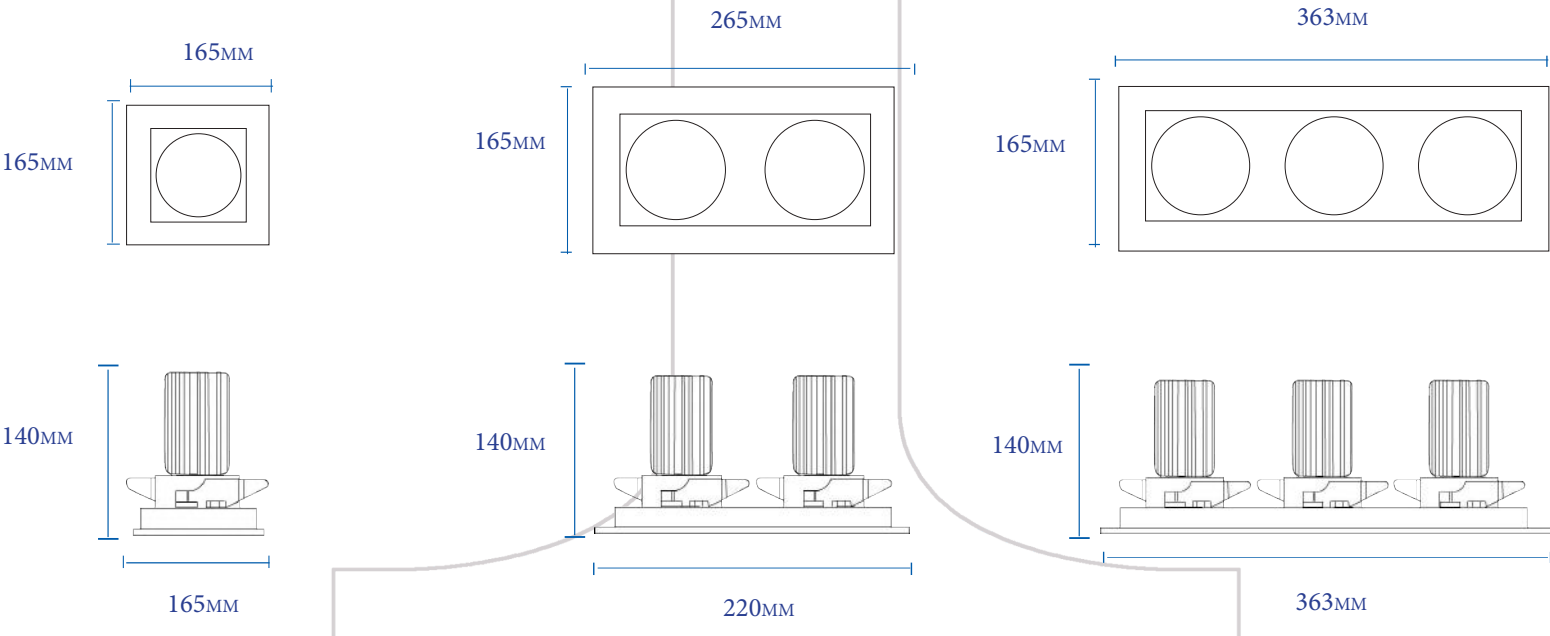

DRIVER : REMOTE

IP RATING : IP20

CUT OUT :

1 LIGHT: 110mm x 110mm

2 LIGHT: 205mm x 110mm

3 LIGHT: 305mm x 110mm

PHOTOMETRY

MODEL ALBANY MODULATED CLICK SPOT SERIES - TRIMLESS - A SPOT

NOMINAL POWER	9.5W	LIGHT OUTPUT RATIO	100%
RATED VOLTAGE	240V	CIE CLASS	DIRECT
NOMINAL FLUX	762.63 LM	UP	0.1%
LAMPS INSIDE	1	DOWN	99.9%
IMAX	961.2 CD	EFFICIENCY	80.20 LM/W

CANDELA DISTRIBUTION

VERTICAL ANGLE	HORIZONTAL ANGLE								ZONAL LUMENS
	0°	45°	90°	135°	180°	225°	270°	315°	
10	874.6	869.8	889.0	910.6	903.4	880.9	868.1	873.3	88.14
20	642.0	651.6	670.3	688.0	685.9	664.4	636.9	623.0	306.3
30	344.5	372.7	396.5	402.9	400.5	371.4	337.4	323.5	539.3
40	119.1	143.3	158.9	137.0	157.9	138.2	114.9	109.8	690.0
50	28.31	23.87	22.48	21.02	21.31	21.61	25.16	27.12	740.1
60	12.20	9.888	8.162	6.467	6.803	8.035	9.791	10.81	753.8
70	5.147	3.866	2.539	2.309	1.503	2.602	3.876	5.090	759.1
80	2.693	1.743	0.8730	0.9571	0.0791	0.6308	1.661	2.543	761.7
90	0.0007	0	0	0	0	0	0	0	762.2
100	0	0	0	0	0	0	0	0	762.2
110	0	0	0	0	0	0	0	0	762.2
120	0	0	0	0	0	0	0	0	762.2
130	0	0	0	0	0	0	0	0	762.2
140	0	0	0	0	0	0	0	0	762.2
150	0	0	0	0	0.3966	0.3158	0.3955	0.3978	762.3
160	0.1583	0.2353	0.1582	0.1577	0.6331	0.7098	0.7118	0.6365	762.4
170	0.6297	0.6255	0.5518	0.4799	0.6331	0.7098	0.7118	0.6365	762.6
180	0.7122	0.7912	0.8700	0.7161	0.6331	0.7098	0.7118	0.6365	762.6