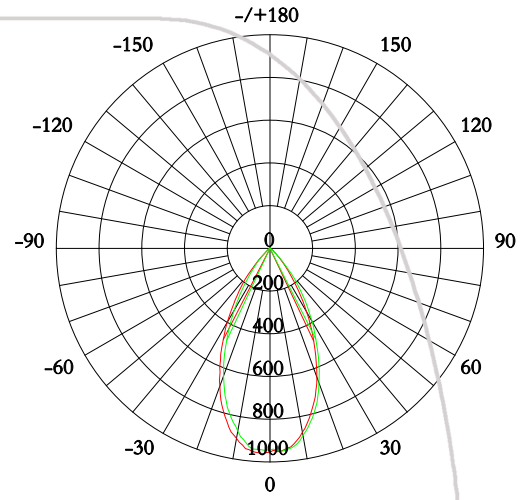

DRIVER : REMOTE

IP RATING : IP20

CUT OUT :

1 LIGHT: 110mm x 110mm

2 LIGHT: 205mm x 110mm

3 LIGHT: 305mm x 110mm

PHOTOMETRY

MODEL ALBANY MODULATED CLICK SPOT SERIES - TRIMLESS - A SPOT

NOMINAL POWER	9.5W	LIGHT OUTPUT RATIO	100%
RATED VOLTAGE	240V	CIE CLASS	DIRECT
NOMINAL FLUX	762.63 LM	UP	0.1%
LAMPS INSIDE	1	DOWN	99.9%
IMAX	961.2 CD	EFFICIENCY	80.20 LM/W

CANDELA DISTRIBUTION

VERTICAL ANGLE	HORIZONTAL ANGLE								ZONAL LUMENS
	0°	45°	90°	135°	180°	225°	270°	315°	
10	874.6	869.8	889.0	910.6	903.4	880.9	868.1	873.3	88.14
20	642.0	651.6	670.3	688.0	685.9	664.4	636.9	623.0	306.3
30	344.5	372.7	396.5	402.9	400.5	371.4	337.4	323.5	539.3
40	119.1	143.3	158.9	137.0	157.9	138.2	114.9	109.8	690.0
50	28.31	23.87	22.48	21.02	21.31	21.61	25.16	27.12	740.1
60	12.20	9.888	8.162	6.467	6.803	8.035	9.791	10.81	753.8
70	5.147	3.866	2.539	2.309	1.503	2.602	3.876	5.090	759.1
80	2.693	1.743	0.8730	0.9571	0.0791	0.6308	1.661	2.543	761.7
90	0.0007	0	0	0	0	0	0	0	762.2
100	0	0	0	0	0	0	0	0	762.2
110	0	0	0	0	0	0	0	0	762.2
120	0	0	0	0	0	0	0	0	762.2
130	0	0	0	0	0	0	0	0	762.2
140	0	0	0	0	0	0	0	0	762.2
150	0	0	0	0	0.3966	0.3158	0.3955	0.3978	762.3
160	0.1583	0.2353	0.1582	0.1577	0.6331	0.7098	0.7118	0.6365	762.4
170	0.6297	0.6255	0.5518	0.4799	0.6331	0.7098	0.7118	0.6365	762.6
180	0.7122	0.7912	0.8700	0.7161	0.6331	0.7098	0.7118	0.6365	762.6

AVERAGE BEAM ANGLE UNIT: CD
 (50%): 52.2°
 — C0 180°, 52.4°
 — C90 270°, 52.1°

VERTICAL ANGLE	HORIZONTAL ANGLE	
	0	90
85	573	37
80	610	198
75	626	265
70	592	292
65	671	318
60	959	642
55	1270	949
50	1732	1375
45	3441	3736