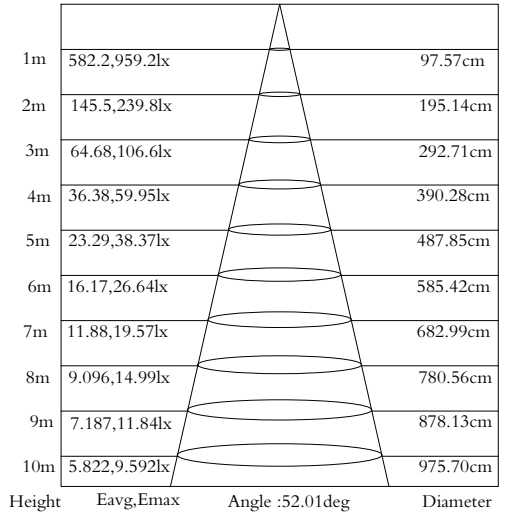

BODY

MAIN HOUSING IS RECESSED INTO THE CEILING WITH THE PERFORATED TRIM PLASTER SET CREATING A TRIMLESS FLANGE. DOWNLIGHT BODIES CAN BE INTERCHANGED BETWEEN THE CLICK SPOT SERIES.

LAMP

BRIGHTTEK LED 6.5W LAMP WITH DIMMABLE LED DRIVER. THE BT LED LAMP IS AVAILABLE IN WARM WHITE 2700K OR 3000K. 4000K IS AVAILABLE ON CUSTOM REQUEST.

INSTALLATION

RECESSED DOWNLIGHTS CUT OUTS :

- 1 LIGHT: 110mm x 110mm
- 2 LIGHT: 205mm x 110mm
- 3 LIGHT: 305mm x 110mm

POWER SUPPLY

24V LED FLEX & PLUG DRIVER

WEIGHT

200G

140MM

165MM

165MM

165MM