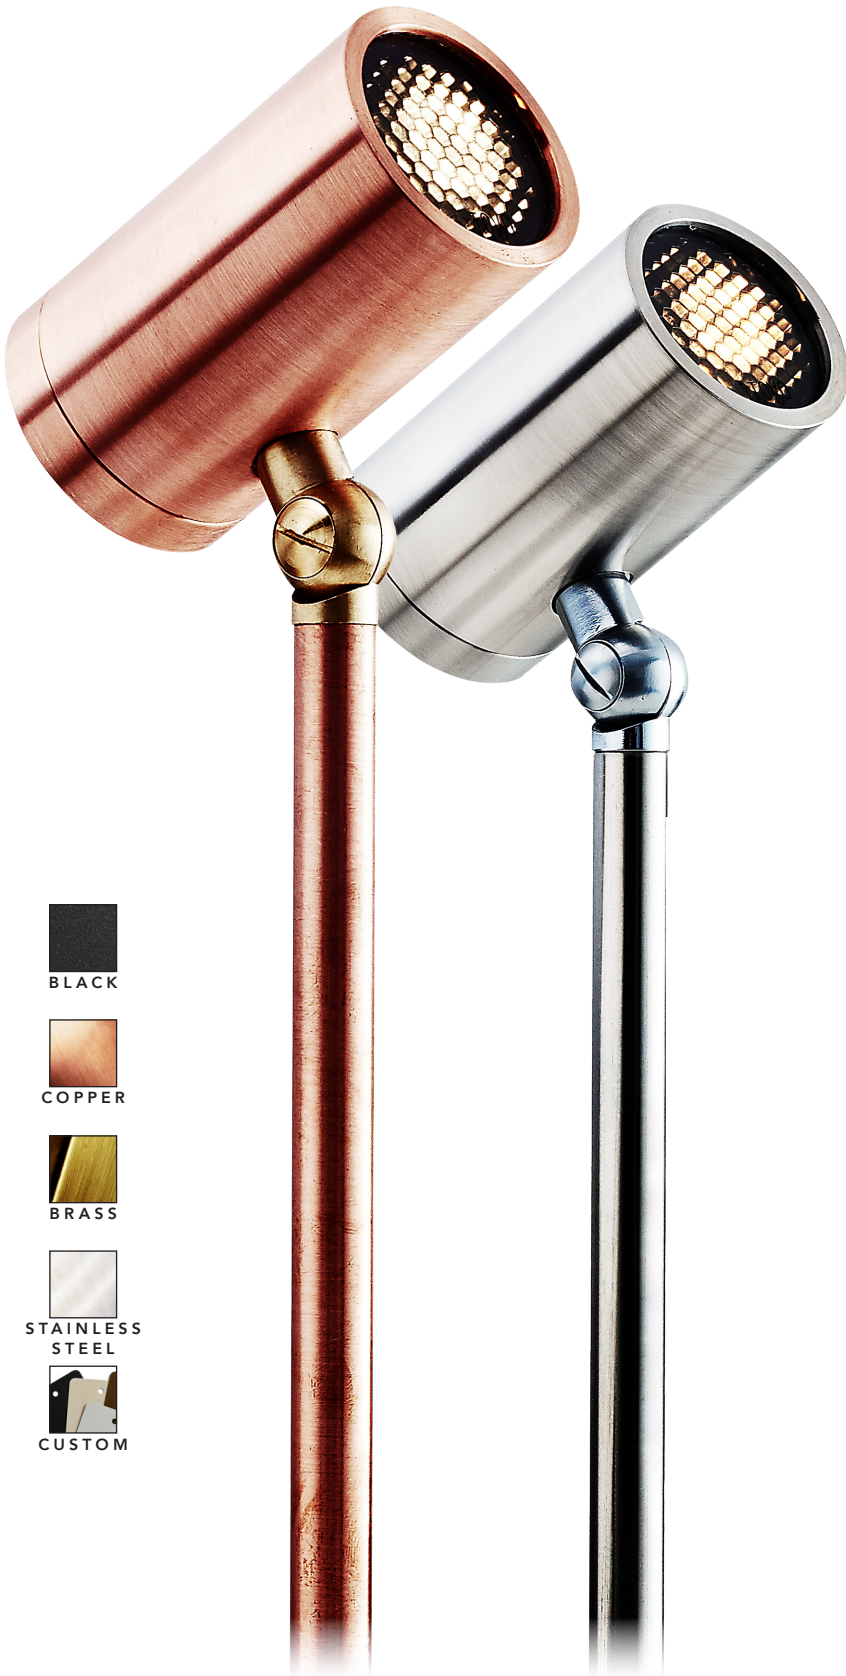

TOVO

AIRLIE

DESCRIPTION	Mini Adjustable Garden Spike
CODES	4590
FINISHES	Black, Copper, Brass, Stainless Steel, Custom
COLOUR TEMP	2700K, 3000K
BEAM ANGLE	38
CRI	≥90
LUMEN OUTPUT	420Lm
WATTAGE	4W
FIXTURE VOLTAGE	24V DC Constant Voltage
DIMMING	Based On Driver Selection
DRIVER	Remote Driver Required
DRIVER OPTIONS	Non-Dim, Phase, Touch, DALI
IP RATING	IP66