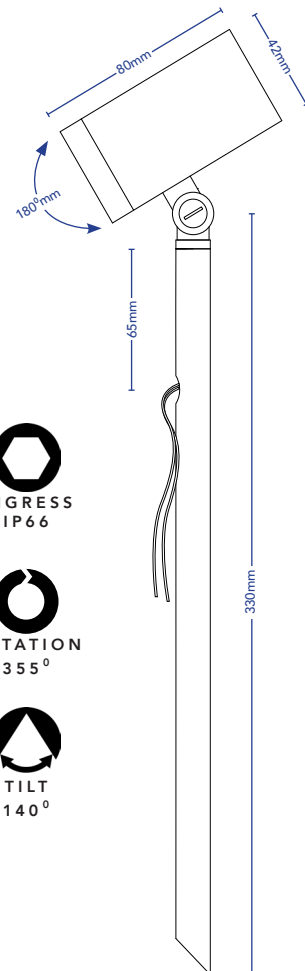

BLACK

COPPER

BRASS

STAINLESS
STEEL

CUSTOM