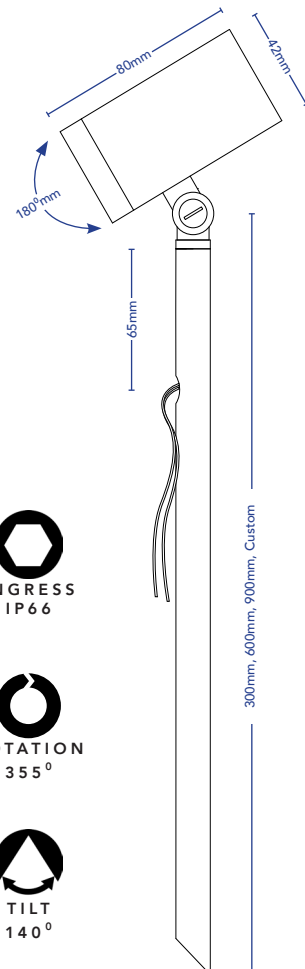

TOVO

AIRLIE

DESCRIPTION	Mini Adjustable Garden Spike
CODES	4590
FINISHES	Black, Copper, Brass, Stainless Steel, Aged Copper, Aged Brass, Custom
COLOUR TEMP	2700K, 3000K
BEAM ANGLE	38
CRI	≥90
LUMEN OUTPUT	420Lm
WATTAGE	4W
FIXTURE VOLTAGE	24V DC Constant Voltage
DIMMING	Based On Driver Selection
DRIVER	Remote Driver Required
DRIVER OPTIONS	Non-Dim, Phase, Touch, DALI
IP RATING	IP66

Notes:

All data stipulated are nominal values based on 2700K with accuracy of +/- 5%.

BLACK

STAINLESS
STEEL

COPPER

AGED
COPPER

BRASS

AGED
BRASS