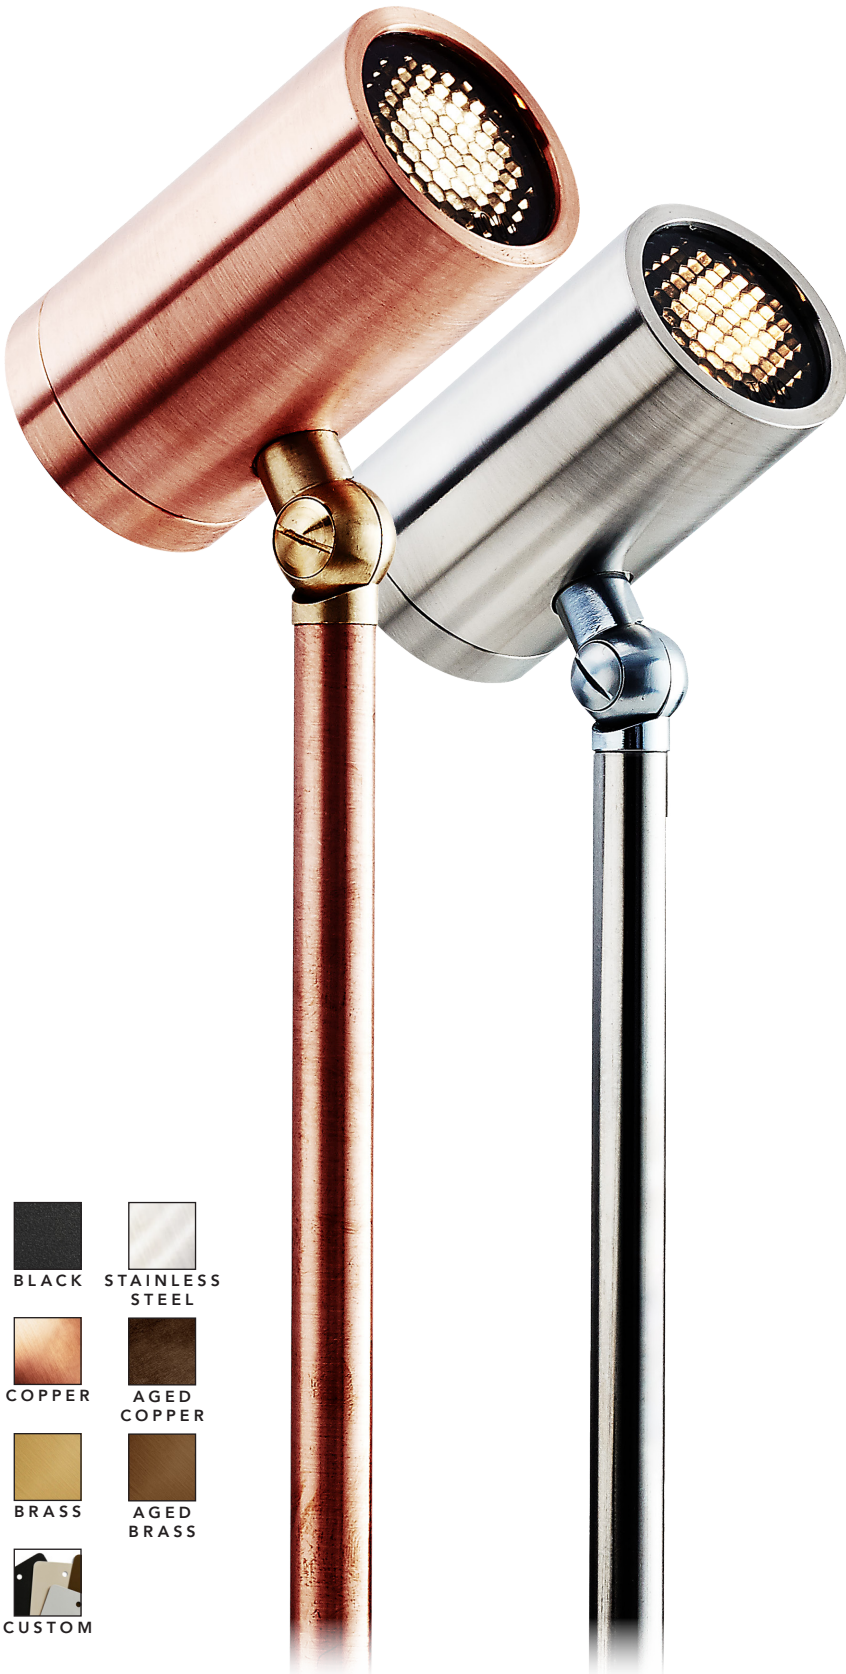

TOVO

AIRLIE

DESCRIPTION	Mini Adjustable Garden Spike
CODES	4590
FINISHES	Black, Copper, Brass, Stainless Steel, Aged Copper, Aged Brass, Custom
COLOUR TEMP	2700K, 3000K
BEAM ANGLE	38
CRI	≥90
LUMEN OUTPUT	420Lm
WATTAGE	4W
FIXTURE VOLTAGE	24V DC Constant Voltage
DIMMING	Based On Driver Selection
DRIVER	Remote Driver Required
DRIVER OPTIONS	Non-Dim, Phase, Touch, DALI
IP RATING	IP66

Notes:

All data stipulated are nominal values based on 2700K with accuracy of +/- 5%.

BLACK

STAINLESS
STEEL

COPPER

AGED
COPPER

BRASS

AGED
BRASS