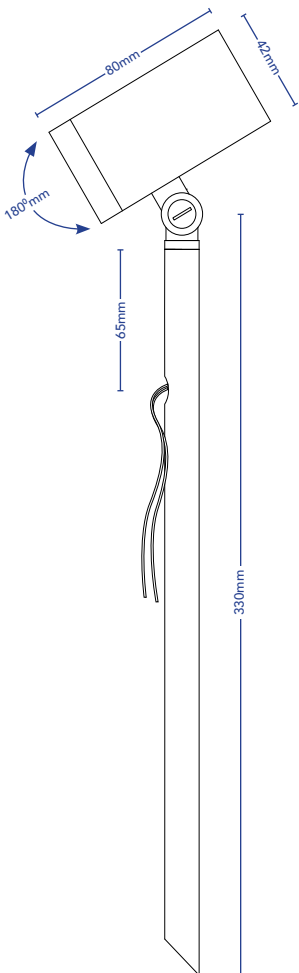

TOVO

TOVO LIGHTING
 726 PITTWATER ROAD, BROOKVALE
 SYDNEY, NSW AUSTRALIA 2100
 TELEPHONE +61 2 9939 1122
 SALES@TOVOLIGHTING.COM.AU
 TOVOLIGHTING.COM.AU

AIRLIE

DESCRIPTION	Mini Adjustable Garden Spike
CODES	459
COLOURS	Copper, 316 Stainless Steel, Black
COLOUR TEMP	2700K, 3000K
CRI	≥80
LUMENS	{ 2700K - 420Lm 3000K - 335Lm
INPUT VOLTAGE	12V or 24V DC
WATTAGE	4w
DIMMABLE	Yes. 0.10V, DALI
DRIVER	Remote
IP RATING	IP66
BEAM ANGLE	38°

IP RATING: 66

COPPER

ROTATION 360°

316 STAINLESS
STEEL

TILT 180°

BLACK