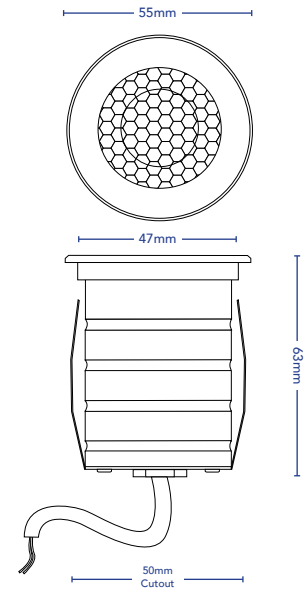

TOVO

BYRON

DESCRIPTION	Recessed In-ground Uplight or Wall Mounted Path light
CODES	4624
FINISHES	Black, Copper, Brass, Stainless Steel, Custom
COLOUR TEMP	2700K, 3000K
BEAM ANGLE	20
CRI	≥90
LUMEN OUTPUT	254Lm
WATTAGE	4W
FIXTURE VOLTAGE	24V DC Constant Voltage
DIMMING	Based On Driver and Voltage Selection
DRIVER	Remote Driver Required for 24V DC Selection
DRIVER OPTIONS	Non-Dim, Phase, Touch, DALI
IP RATING	IP67
CUTOUT	50mm

Notes:
 All data stipulated are nominal values based on 2700K with accuracy of +/- 5%.
 IP68 connector provided for cable join. Warranty will be voided if cable connection is not IP rated.

WHITE

BLACK

COPPER