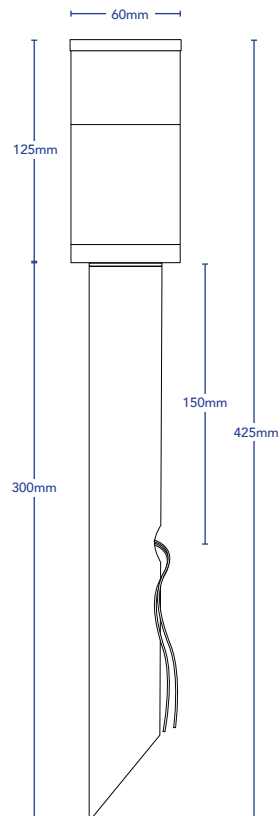

## C41 CT

DESCRIPTION Fixed Garden Spike With Glass Endcap  
CODES 2022  
COLOURS 316 Stainless Steel, Copper, Black  
COLOUR TEMPERATURE 2700K  
CRI  $\geq 80$   
LUMENS 527Lm  
INPUT VOLTAGE 24V DC  
WATTAGE 5W  
DIMMABLE Yes. 0.10V, DALI  
DRIVER Remote  
IP RATING IP66  
CUT OUT N/A