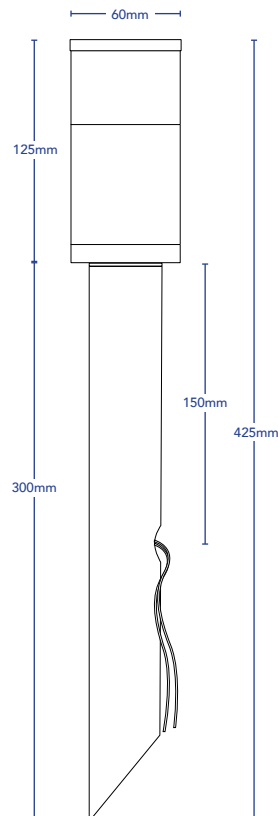

TOVO

TOVO LIGHTING
726 PITWATER ROAD, BROOKVALE
SYDNEY, NSW AUSTRALIA 2100
TELEPHONE +61 2 9939 1122
SALES@TOVOLIGHTING.COM.AU
TOVOLIGHTING.COM.AU

C41 CT

DESCRIPTION	Fixed Garden Spike With Glass Endcap
CODES	2022
COLOURS	316 Stainless Steel, Copper, Black
COLOUR TEMP	2700K
CRI	≥80
LUMENS	527Lm
INPUT VOLTAGE	24V DC
WATTAGE	5W
DIMMABLE	Yes. 0.10V, DALI
DRIVER	Remote
IP RATING	IP66

IP RATING: 66

BLACK

COPPER

316 STAINLESS
STEEL