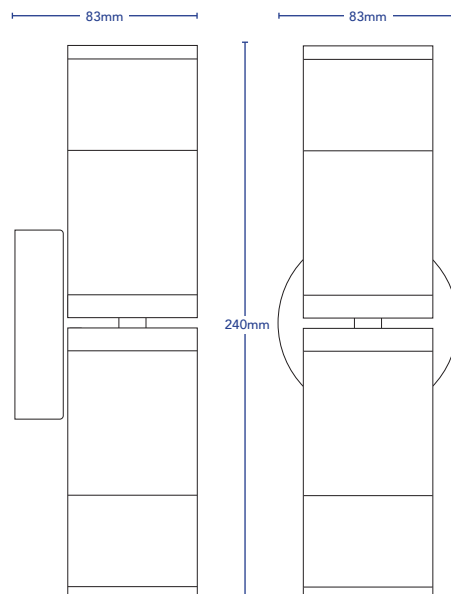

## C41 HORST

DESCRIPTION Up/Down Wall Light  
CODES 483  
COLOURS 316 Stainless Steel, Copper  
COLOUR TEMPERATURE 2700K  
CRI  $\geq 80$   
LUMENS 527Lm  
INPUT VOLTAGE 24V DC  
WATTAGE 5W  
DIMMABLE Yes. 0.10V, DALI  
DRIVER Remote  
IP RATING IP66  
CUT OUT N/A