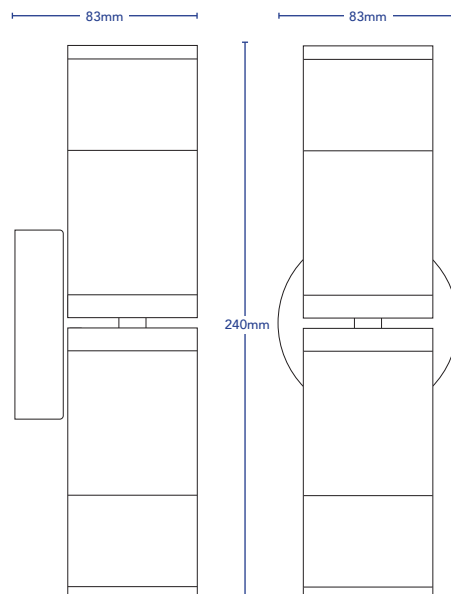

TOVO

TOVO LIGHTING
726 PITTWATER ROAD, BROOKVALE
SYDNEY, NSW AUSTRALIA 2100
TELEPHONE +61 2 9939 1122
SALES@TOVOLIGHTING.COM.AU
TOVOLIGHTING.COM.AU

C41 HORST

DESCRIPTION Up/Down Wall Light
CODES 483
COLOURS 316 Stainless Steel, Copper
COLOUR TEMPERATURE 2700K
CRI ≥ 80
LUMENS 527Lm
INPUT VOLTAGE 12V or 24V DC, 240V AC
WATTAGE 5W
DIMMABLE Yes. 0.10V, DALI
DRIVER Remote
IP RATING IP66
CUT OUT N/A

IP RATING: 66

COPPER

316 STAINLESS
STEEL