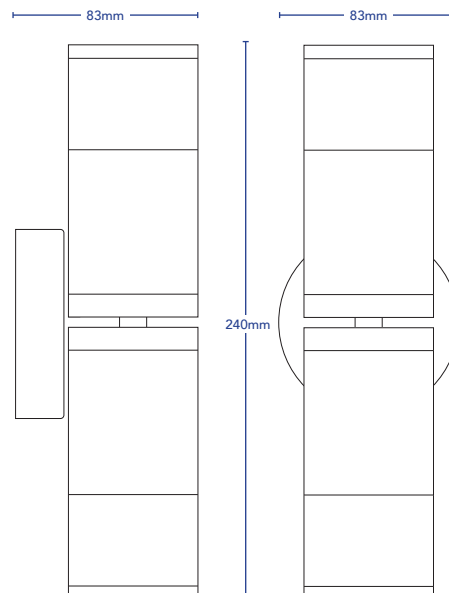

TOVO

TOVO LIGHTING
726 PITWATER ROAD, BROOKVALE
SYDNEY, NSW AUSTRALIA 2100
TELEPHONE +61 2 9939 1122
SALES@TOVOLIGHTING.COM.AU
TOVOLIGHTING.COM.AU

C41 HORST

DESCRIPTION	Up/Down Wall Light
CODES	483
COLOURS	316 Stainless Steel, Copper, White or Black
COLOUR TEMPERATURE	2700°K
CRI	≥80
LUMENS	527Lm
INPUT VOLTAGE	12V or 24V DC, 240V AC
WATTAGE	5W
DIMMABLE	Yes { 12V - 0.10V, DALI 240V - Phase
DRIVER	Remote (12V & 24V versions only)
IP RATING	IP66

IP RATING: 66

316 STAINLESS
STEEL

COPPER

WHITE

BLACK