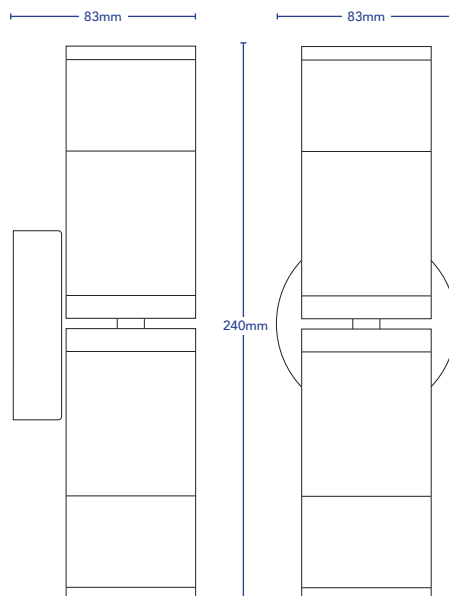

TOVO

TOVO LIGHTING
726 PITWATER ROAD, BROOKVALE
SYDNEY, NSW AUSTRALIA 2100
TELEPHONE +61 2 9939 1122
SALES@TOVOLIGHTING.COM.AU
TOVOLIGHTING.COM.AU

C41 HORST

DESCRIPTION	Up/Down Wall Light
CODES	483
COLOURS	316 Stainless Steel, Copper, White or Black
COLOUR TEMP	2700°K
CRI	≥80
LUMENS	527Lm
INPUT VOLTAGE	12V or 24V DC, 240V AC
WATTAGE	5W
DIMMABLE	Yes { 12V & 24V_DC - 0.10V, DALI 240V - Phase
DRIVER	Remote (12V & 24V versions only)
IP RATING	IP66

IP RATING: 66

316 STAINLESS
STEEL

COPPER

WHITE

BLACK