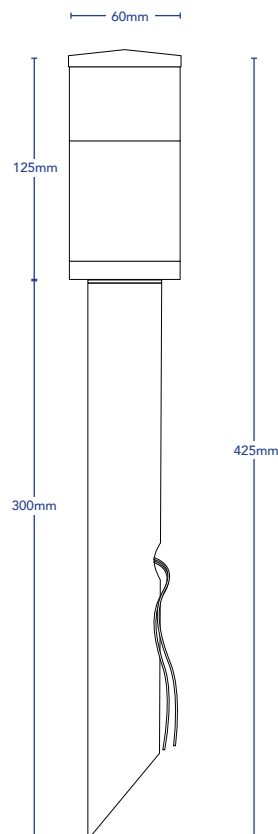

TOVO

TOVO LIGHTING
726 PITTWATER ROAD, BROOKVALE
SYDNEY, NSW AUSTRALIA 2100
TELEPHONE +61 2 9939 1122
SALES@TOVOLIGHTING.COM.AU
TOVOLIGHTING.COM.AU

C41 PT

DESCRIPTION Fixed Garden Spike/Bollard With Opal
Glass Diffuser And Solid Cap

CODES 1898

COLOURS 316 Stainless Steel, Copper, Black

COLOUR TEMPERATURE 2700K

CRI ≥ 80

LUMENS 527Lm

INPUT VOLTAGE 24V DC

WATTAGE 5W

DIMMABLE Yes. 0.10V, DALI

DRIVER Remote

IP RATING IP66

CUT OUT N/A

IP RATING: 66

BLACK

COPPER

316 STAINLESS
STEEL