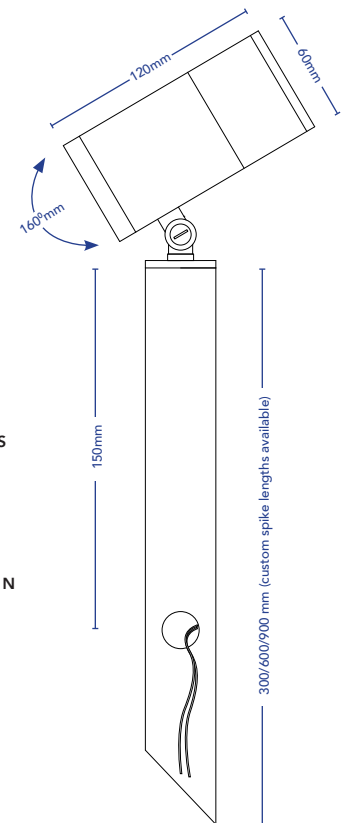

TOVO

C41 RITTS

DESCRIPTION	Adjustable Garden Spike with glass diffuser
CODES	4850
FINISHES	Black, Copper, Brass, Stainless Steel, Custom
COLOUR TEMP	2700K, 3000K
BEAM ANGLES	60, *38, 24
CRI	≥90
LUMEN OUTPUT	550Lm
WATTAGE	5W
FIXTURE VOLTAGE	24V DC Constant Voltage
DIMMING	Based On Driver Selection
DRIVER	Remote Driver Required
DRIVER OPTIONS	Non-Dim, Phase, Touch, DALI
IP RATING	IP66

Notes:

*38 degree beam angle as standard.

All data stipulated are nominal values based on 2700K with accuracy of +/- 5%.

INGRESS
IP66

ROTATION
360°

TILT
160°

C41 RITTS

MANUFACTURING OPTIONS

FIXTURE						DRIVER
CODE	FINISH	SPIKE	CCT	BEAM ANGLE	VOLTAGE	DIMMING
4850	BLK - Black	S3 - 300mm	27 - 2700K	24 - 24° Narrow	24V - 24V DC	ND - Non-Dim
	CU - Copper	S6 - 600mm	30 - 3000K	38 - 38° Medium		PH - Phase Dim
	BR - Brass	S9 - 900mm		60 - 60° Wide		TH - Touch Dim
	SS - Stainless Steel	SC - Custom length				DA - DALI
	CF - Custom Finish					

Example Code: **4850_CU_S6_27_38_24V**

Notes:

*38 degree beam angle as standard.

Phase dimable drivers are not recommended for 24V DC fixtures due to possible flickering, but can be provided upon request.