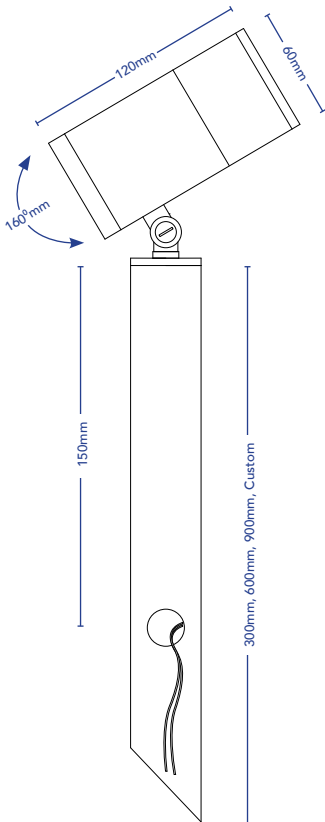

TOVO

C41 RITTS

DESCRIPTION	Adjustable Garden Spike with glass diffuser
CODES	4850
FINISHES	White, Black, Copper, Brass, Stainless Steel, Aged Copper, Aged Brass, Custom
COLOUR TEMP	2700K, 3000K
BEAM ANGLES	60, *38, 24
CRI	≥90
LUMEN OUTPUT	550Lm
WATTAGE	5W
FIXTURE VOLTAGE	24V DC Constant Voltage
DIMMING	Based On Driver Selection
DRIVER	Remote Driver Required
DRIVER OPTIONS	Non-Dim, Phase, Touch, DALI
IP RATING	IP66

Notes:

*38 degree beam angle as standard.

All data stipulated are nominal values based on 2700K with accuracy of +/- 5%.

C41 RITTS

MANUFACTURING OPTIONS

FIXTURE						DRIVER
CODE	FINISH	SPIKE	CCT	BEAM ANGLE	VOLTAGE	DIMMING
4850	BLK - Black	S3 - 300mm	27 - 2700K	24 - 24° Narrow	24V - 24V DC	ND - Non-Dim
	CU - Copper	S6 - 600mm	30 - 3000K	38 - 38° Medium		PH - Phase Dim
	BR - Brass	S9 - 900mm		60 - 60° Wide		TH - Touch Dim
	SS - Stainless Steel	SC - Custom Length				DA - DALI
	AC - Aged Copper					
	AB - Aged Brass					
	CF - Custom Finish					

Example Code: **4850_CU_S6_27_38_24V**

Notes:
 *38 degree beam angle as standard.
 Phase dimable drivers are not recommended for 24V DC fixtures due to possible flickering, but can be provided upon request.