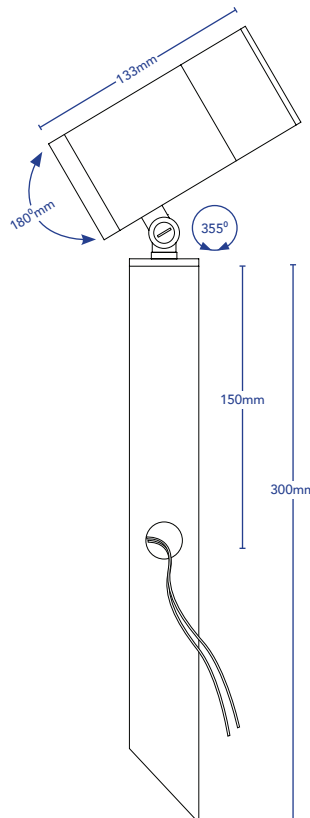

TOVO

TOVO LIGHTING
726 PITTWATER ROAD, BROOKVALE
SYDNEY, NSW AUSTRALIA 2100
TELEPHONE +61 2 9939 1122
SALES@TOVOLIGHTING.COM.AU
TOVOLIGHTING.COM.AU

C41 RITTS

DESCRIPTION Fixed Garden Spike With Glass Endcap
CODES 485
COLOURS 316 Stainless Steel, Copper
COLOUR TEMPERATURE 2700K
CRI ≥ 80
LUMENS 527Lm
INPUT VOLTAGE 24V DC
WATTAGE 5W
DIMMABLE Yes. 0.10V, DALI
DRIVER Remote
IP RATING IP66
CUT OUT N/A

ROTATION 355°

TILT 160°

IP RATING: 66

COPPER

316 STAINLESS
STEEL