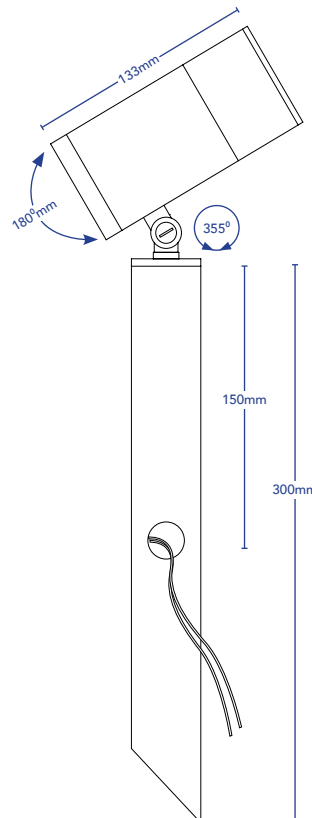

## C41 RITTS

DESCRIPTION	Fixed Garden Spike With Glass Endcap
CODES	485
COLOURS	316 Stainless Steel, Copper
COLOUR TEMP	2700K
CRI	≥80
LUMENS	527Lm
INPUT VOLTAGE	24V DC
WATTAGE	5W
DIMMABLE	Yes. 0.10V, DALI
DRIVER	Remote
IP RATING	IP66

  
ROTATION 355°

  
TILT 160°

  
IP RATING: 66

  
COPPER

  
316 STAINLESS  
STEEL