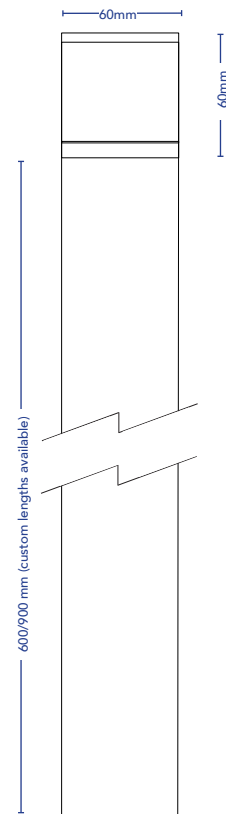

TOVO

C41 CAPPA

DESCRIPTION	Bollard
CODES	1074
FINISHES	Black, Copper, Brass, Stainless Steel, Custom
COLOUR TEMP	2700K, 3000K
CRI	≥90
LUMEN OUTPUT	550Lm
WATTAGE	5W
FIXTURE VOLTAGE	24V DC Constant Voltage
DIMMING	Based On Driver Selection
DRIVER	Remote Driver Required
DRIVER OPTIONS	Non-Dim, Phase, Touch, DALI
IP RATING	IP66

Notes:
 *38 degree beam angle as standard.
 All data stipulated are nominal values based on 2700K with accuracy of +/- 5%.

C41 CAPPA

MANUFACTURING OPTIONS

FIXTURE					DRIVER
CODE	FINISH	SPIKE	CCT	VOLTAGE	DIMMING
1074	BLK - Black	S6 - 600mm	27 - 2700K	24V - 24V DC	ND - Non-Dim
	CU - Copper	S9 - 900mm	30 - 3000K		PH - Phase Dim
	BR - Brass	SC - Custom length			TH - Touch Dim
	SS - Stainless Steel				DA - DALI
	CF - Custom Finish				