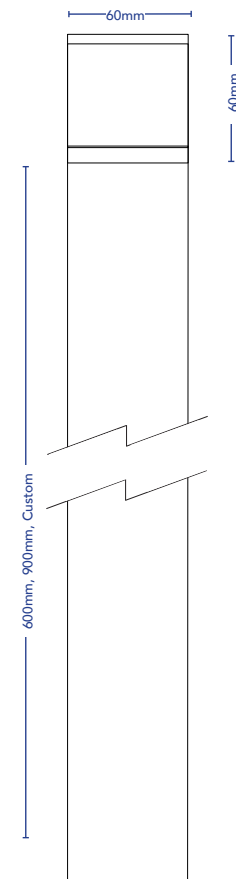

TOVO

C41 CAPPA

DESCRIPTION	Bollard
CODES	1074
FINISHES	Black, Copper, Brass, Stainless Steel, Custom, Aged Copper, Aged Brass
COLOUR TEMP	2700K, 3000K
CRI	≥90
LUMEN OUTPUT	550Lm
WATTAGE	5W
FIXTURE VOLTAGE	24V DC Constant Voltage
DIMMING	Based On Driver Selection
DRIVER	Remote Driver Required
DRIVER OPTIONS	Non-Dim, Phase, Touch, DALI
IP RATING	IP66

Notes:
 *38 degree beam angle as standard.
 All data stipulated are nominal values based on 2700K with accuracy of +/- 5%.

BLACK

COPPER

BRASS

STAINLESS
STEEL

CUSTOM

AGED COPPER

AGED BRASS

C41 CAPPA

MANUFACTURING OPTIONS

FIXTURE					DRIVER
CODE	FINISH	SPIKE	CCT	VOLTAGE	DIMMING
1074	BLK - Black	S6 - 600mm	27 - 2700K	24V - 24V DC	ND - Non-Dim
	CU - Copper	S9 - 900mm	30 - 3000K		PH - Phase Dim
	BR - Brass	SC - Custom Length			TH - Touch Dim
	SS - Stainless Steel				DA - DALI
	AC - Aged Copper				
	AB - Aged Brass				
CF - Custom Finish					