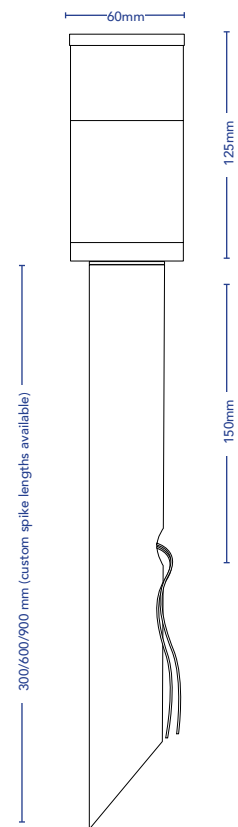

TOVO

C41 CT

DESCRIPTION	Fixed garden spike with glass diffuser
CODES	2022
FINISHES	Black, Copper, Brass, Stainless Steel, Custom
COLOUR TEMP	2700K, 3000K
BEAM ANGLES	60, *38, 24
CRI	≥90
LUMEN OUTPUT	550Lm
WATTAGE	5W
FIXTURE VOLTAGE	24V DC Constant Voltage
DIMMING	Based On Driver Selection
DRIVER	Remote Driver Required
DRIVER OPTIONS	Non-Dim, Phase, Touch, DALI
IP RATING	IP66

Notes:

All data stipulated are nominal values based on 2700K with accuracy of +/- 5%.

C41 CT

MANUFACTURING OPTIONS

FIXTURE						DRIVER
CODE	FINISH	SPIKE	CCT	BEAM ANGLE	VOLTAGE	DIMMING
2022	BLK - Black	S3 - 300mm	27 - 2700K	24 - 24° Narrow	24V - 24V DC	ND - Non-Dim
	CU - Copper	S6 - 600mm	30 - 3000K	38 - 38° Medium		PH - Phase Dim
	BR - Brass	S9 - 900mm		60 - 60° Wide		TH - Touch Dim
	SS - Stainless Steel	SC - Custom length				DA - DALI
	CF - Custom Finish					

Example Code: **2022_CU_S6_27_38_24V**

Notes:

*38 degree beam angle as standard.

Phase dimable drivers are not recommended for 24V DC fixtures due to possible flickering, but can be provided upon request.

ACCESSORIES

S3 - 300mm

S6 - 600mm

S9 - 900mm

SC - Custom length