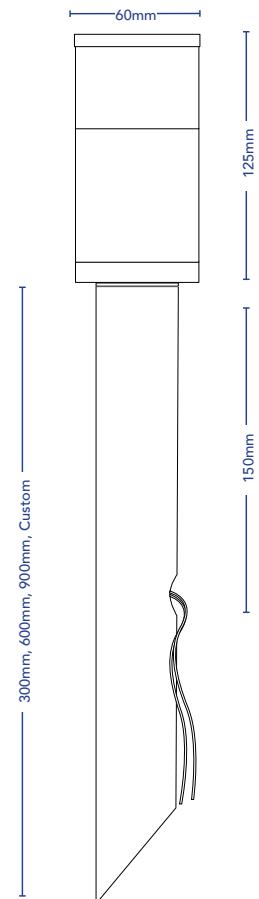

TOVO

C41 CT

DESCRIPTION	Fixed garden spike with glass diffuser
CODES	2022
FINISHES	Black, Copper, Brass, Stainless Steel, Custom, Aged Copper, Aged Brass
COLOUR TEMP	2700K, 3000K
BEAM ANGLES	60, *38, 24
CRI	≥90
LUMEN OUTPUT	550Lm
WATTAGE	5W
FIXTURE VOLTAGE	24V DC Constant Voltage
DIMMING	Based On Driver Selection
DRIVER	Remote Driver Required
DRIVER OPTIONS	Non-Dim, Phase, Touch, DALI
IP RATING	IP66

Notes:
All data stipulated are nominal values based on 2700K with accuracy of +/- 5%.

BLACK

COPPER

BRASS

STAINLESS
STEEL

CUSTOM

AGED COPPER

AGED BRASS

C41 CT

MANUFACTURING OPTIONS

FIXTURE						DRIVER
CODE	FINISH	SPIKE	CCT	BEAM ANGLE	VOLTAGE	DIMMING
2022	BLK - Black	S3 - 300mm	27 - 2700K	24 - 24° Narrow	24V - 24V DC	ND - Non-Dim
	CU - Copper	S6 - 600mm	30 - 3000K	38 - 38° Medium		PH - Phase Dim
	BR - Brass	S9 - 900mm		60 - 60° Wide		TH - Touch Dim
	SS - Stainless Steel	SC - Custom Length				DA - DALI
	AC - Aged Copper					
	AB - Aged Brass					
	CF - Custom Finish					

Example Code: **2022_CU_S6_27_38_24V**

Notes:
 *38 degree beam angle as standard.
 Phase dimable drivers are not recommended for 24V DC fixtures due to possible flickering, but can be provided upon request.