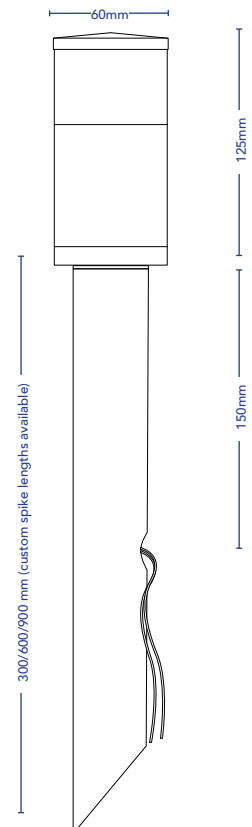

TOVO

C41 PT

DESCRIPTION	Fixed garden spike/Bollard with opal glass diffuser and solid cap
CODES	1898
FINISHES	Black, Copper, Brass, Stainless Steel, Custom
COLOUR TEMP	2700K, 3000K
CRI	≥90
LUMEN OUTPUT	550Lm
WATTAGE	5W
FIXTURE VOLTAGE	24V DC Constant Voltage
DIMMING	Based On Driver Selection
DRIVER	Remote Driver Required
DRIVER OPTIONS	Non-Dim, Phase, Touch, DALI
IP RATING	IP66

Notes:
All data stipulated are nominal values based on 2700K with accuracy of +/- 5%.

C41 PT

MANUFACTURING OPTIONS

FIXTURE					DRIVER
CODE	FINISH	SPIKE	CCT	VOLTAGE	DIMMING
1898	BLK - Black	S3 - 300m	27 - 2700K	24V - 24V DC	ND - Non-Dim
	CU - Copper	S6 - 600mm	30 - 3000K		PH - Phase Dim
	BR - Brass	S9 - 900mm			TH - Touch Dim
	SS - Stainless Steel	SC - Custom length			DA - DALI
	CF - Custom Finish				

Example Code: **1898_CU_S6_27_24V**

Notes:
Phase dimable drivers are not recommended for 24V DC fixtures due to possible flickering, but can be provided upon request.

ACCESSORIES

S3 - 300mm

S6 - 600mm

S9 - 900mm

SC - Custom length