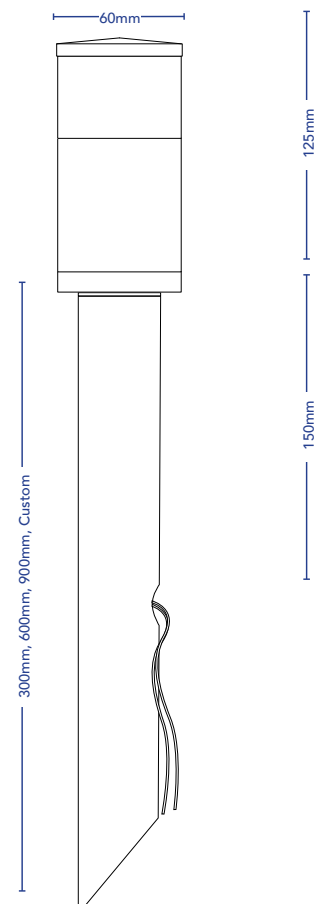

Notes:

All data stipulated are nominal values based on 2700K with accuracy of +/- 5%.