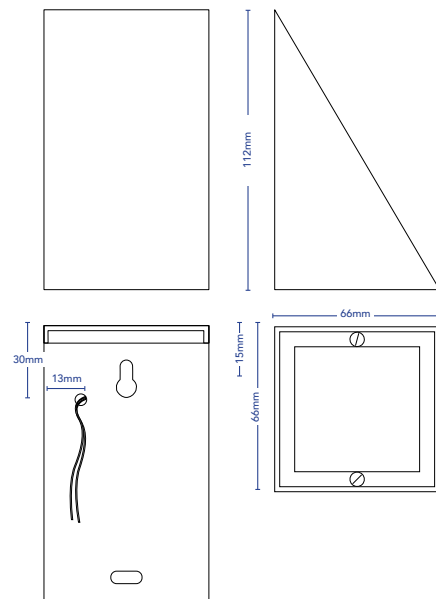

TOVO

CAPE YORK

DESCRIPTION	Mini Wedge Wall Down Light
CODES	1879
FINISHES	White, Black, Copper, Stainless Steel, Custom
COLOUR TEMP	2700K, 3000K
BEAM ANGLE	20
CRI	≥90
LUMEN OUTPUT	270Lm
WATTAGE	2.5W
FIXTURE VOLTAGE	12V DC Constant Voltage
DIMMING	No
DRIVER	Remote Driver Required
DRIVER OPTIONS	Non-Dim
IP RATING	IP65

Notes:
All data stipulated are nominal values based on 2700K with accuracy of +/- 5%..

WHITE

BLACK

COPPER

STAINLESS
STEEL

CUSTOM

INGRESS
IP65

CAPE YORK