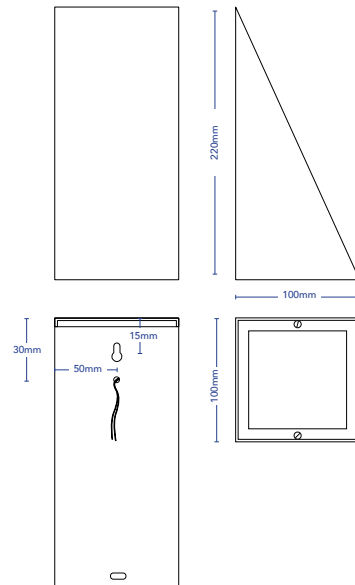

TOVO

CAPE

DESCRIPTION	Wedge Wall Down Light
CODES	1877
FINISHES	White, Black, Copper, Stainless Steel, Custom
COLOUR TEMP	2700K, 3000K
CRI	≥90
LUMEN OUTPUT	450Lm (MR16) 630Lm (GU10)
WATTAGE	6.5W (MR16) 7.5W (GU10)
FIXTURE VOLTAGE	12V DC (MR16) 240V AC (GU10)
DIMMING	Based On Voltage Selection
DRIVER	Remote Driver Required for 12V DC Selection GU10 Lamp Provided for 240V AC Selection
DRIVER OPTIONS	Non-Dim
IP RATING	IP65

Notes:
All data stipulated are nominal values based on 2700K with accuracy of +/- 5%.

WHITE

BLACK

COPPER

STAINLESS
STEEL

CUSTOM

INGRESS
IP65

CAPE