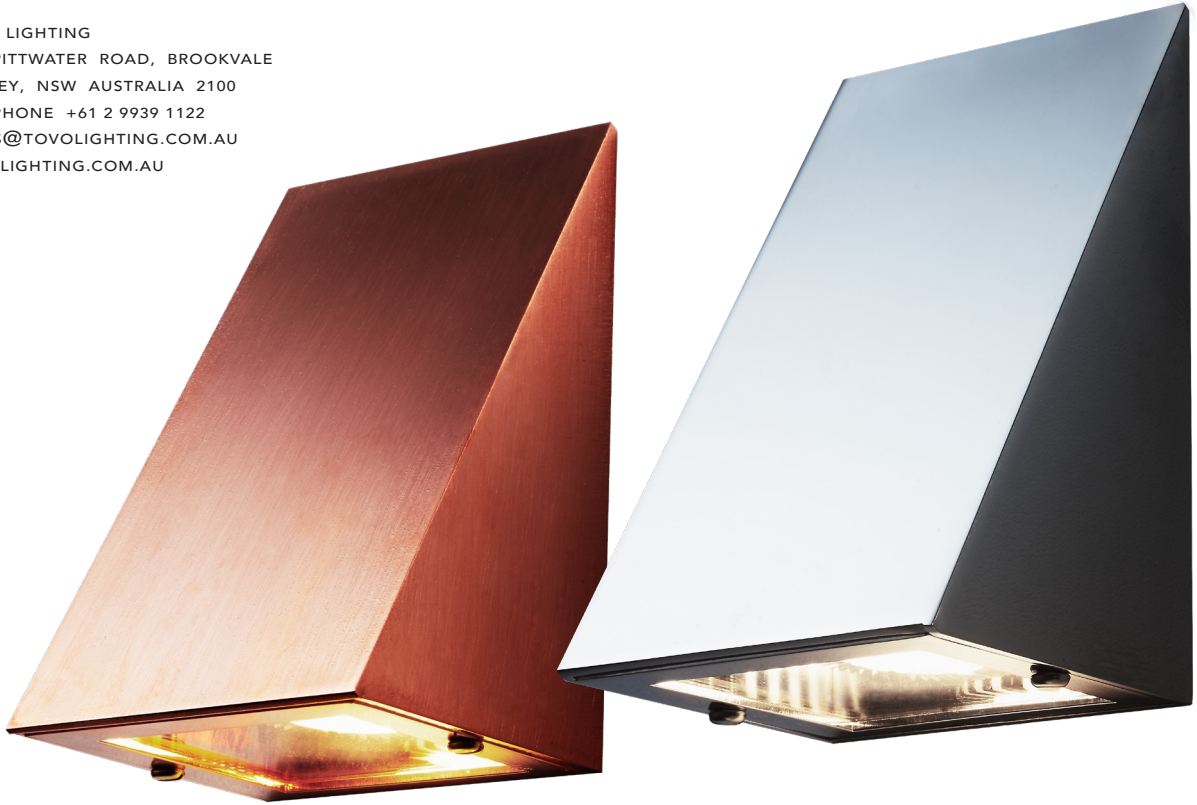

TOVO

TOVO LIGHTING
 726 PITWATER ROAD, BROOKVALE
 SYDNEY, NSW AUSTRALIA 2100
 TELEPHONE +61 2 9939 1122
 SALES@TOVOLIGHTING.COM.AU
 TOVOLIGHTING.COM.AU

CAPE YORK

IP RATING: 65

BLACK

WHITE

COPPER

316 MIRROR FINISH
 STAINLESS STEEL

DESCRIPTION	Mini Wedge Wall Down Light
CODES	1879
COLOURS	{ 316 Mirror Finish Stainless Steel, 316 Brushed Finish Stainless Steel, Copper, White or Black
COLOUR TEMPERATURE	2700°K or 3000°K
CRI	≥80
LUMENS	195Lm
INPUT VOLTAGE	12V DC
WATTAGE	3W
BEAM ANGLE	38°
DIMMABLE	Yes. 0-10v or DALI
DRIVER	Remote
IP RATING	IP65