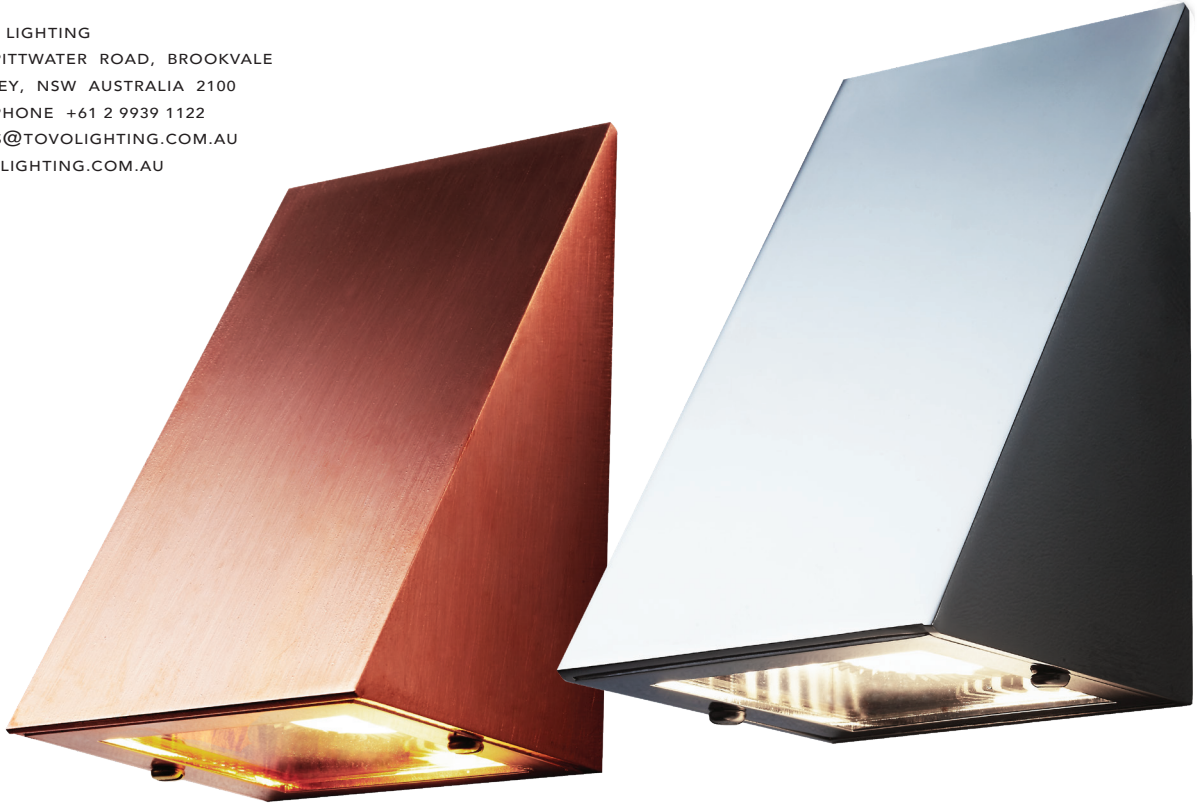

TOVO

TOVO LIGHTING
726 PITWATER ROAD, BROOKVALE
SYDNEY, NSW AUSTRALIA 2100
TELEPHONE +61 2 9939 1122
SALES@TOVOLIGHTING.COM.AU
TOVOLIGHTING.COM.AU

CAPE YORK

IP RATING: 65

BLACK

WHITE

COPPER

316 MIRROR FINISH
STAINLESS STEEL

DESCRIPTION Mini Wedge Wall Down Light
CODES 1879
COLOURS 316 Mirror Finish Stainless Steel
Copper, White, Black
COLOUR TEMPERATURE 2700K
CRI ≥ 80
LUMENS 195Lm
INPUT VOLTAGE 12V DC
WATTAGE 3W
BEAM ANGLE 25°
DIMMABLE No
DRIVER Remote
IP RATING IP65
CUT OUT N/A