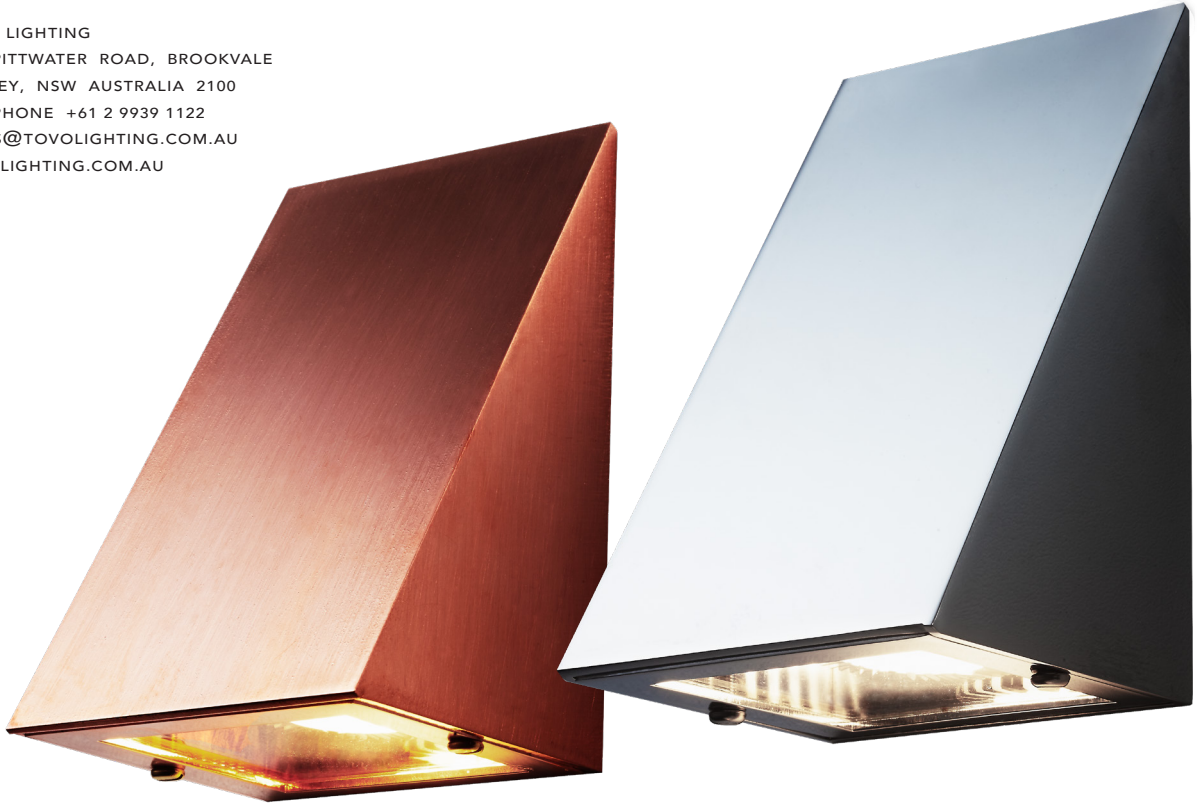

## CAPE YORK

IP RATING: 65

BLACK

WHITE

COPPER

316 MIRROR FINISH  
 STAINLESS STEEL

DESCRIPTION	Mini Wedge Wall Down Light
CODES	1879
COLOURS	316 Mirror Finish Stainless Steel, 316 Brushed Finish Stainless Steel, Copper, White or Black
COLOUR TEMP	2700°K or 3000°K
CRI	≥80
LUMENS	270Lm
INPUT VOLTAGE	12V DC
WATTAGE	3W MR11
BEAM ANGLE	38°
DIMMABLE	Yes. 0-10v or DALI
DRIVER	Remote
IP RATING	IP65