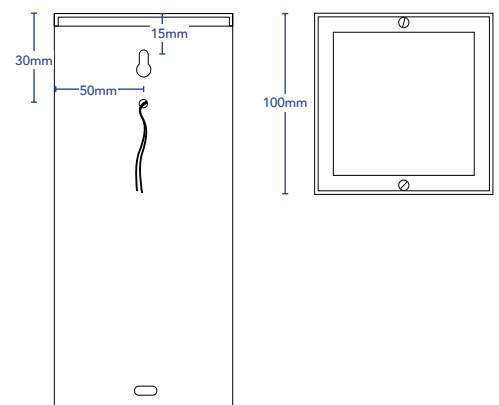

TOVO

TOVO LIGHTING
 726 PITWATER ROAD, BROOKVALE
 SYDNEY, NSW AUSTRALIA 2100
 TELEPHONE +61 2 9939 1122
 SALES@TOVOLIGHTING.COM.AU
 TOVOLIGHTING.COM.AU

CAPE

DESCRIPTION	Wedge Wall Down Light
CODES	1877 - 12V DC LED 1878 - 240V AC LED
COLOURS	316 Stainless Steel Copper, White, Black
COLOUR TEMPERATURE	2700K, 3000K
CRI	≥80
LUMENS	12V - 450Lm 240V - 950Lm
INPUT VOLTAGE	12V DC 240V AC
WATTAGE	12V - 7.8W 240V - 10.9W
BEAM ANGLE	60°
DIMMABLE	12V - Yes. 0.10V, DALI 240V - Phase, Automation
DRIVER	12V - Remote
IP RATING	IP65
CUT OUT	N/A

IP RATING: 65

BLACK

WHITE

COPPER

316 MIRROR FINISH
 STAINLESS STEEL