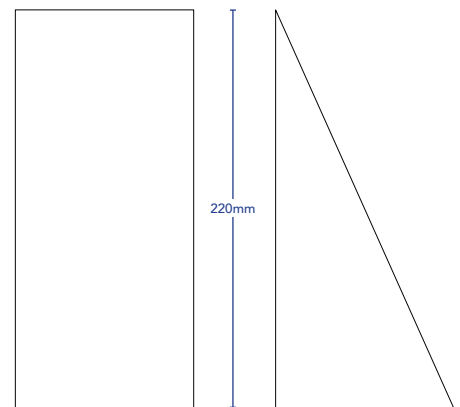

TOVO

TOVO LIGHTING
 726 PITWATER ROAD, BROOKVALE
 SYDNEY, NSW AUSTRALIA 2100
 TELEPHONE +61 2 9939 1122
 SALES@TOVOLIGHTING.COM.AU
 TOVOLIGHTING.COM.AU

CAPE

DESCRIPTION	Wedge Wall Down Light
CODES	1877 - 12V DC LED 1878 - 240V AC LED
COLOURS	316 Stainless Steel Copper, White, Black
COLOUR TEMPERATURE	2700K, 3000K
CRI	≥80
LUMENS	12V - 450Lm 240V - 950Lm
INPUT VOLTAGE	12V DC 240V AC
WATTAGE	12V - 7.8W 240V - 10.9W
BEAM ANGLE	60°
DIMMABLE	12V - Yes. 0.10V, DALI 240V - Phase, Automation
DRIVER	12V - Remote
IP RATING	IP65
CUT OUT	N/A

IP RATING: 65

BLACK

WHITE

COPPER

316 MIRROR FINISH
 STAINLESS STEEL