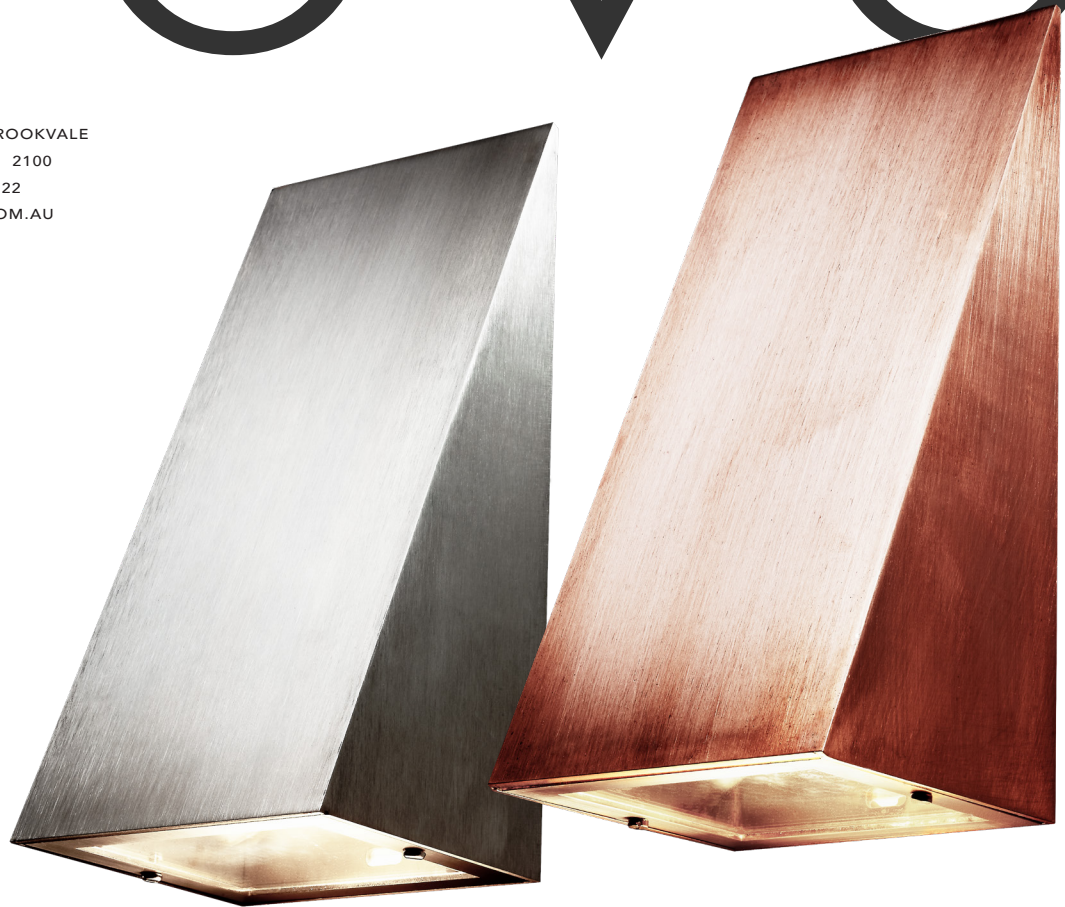

TOVO

TOVO LIGHTING
 726 PITWATER ROAD, BROOKVALE
 SYDNEY, NSW AUSTRALIA 2100
 TELEPHONE +61 2 9939 1122
 SALES@TOVOLIGHTING.COM.AU
 TOVOLIGHTING.COM.AU

CAPE

DESCRIPTION Wedge Wall Down Light

CODES { 1877 - 12V DC LED
 1878 - 240V AC LED

COLOURS { 316 Mirror Finish Stainless Steel
 316 Brushed Finish Stainless Steel,
 Copper, White or Black

COLOUR TEMP 2700K, 3000K

CRI ≥80

LUMENS { 12V - 450Lm
 240V - 485Lm

INPUT VOLTAGE { 12V DC
 240V AC