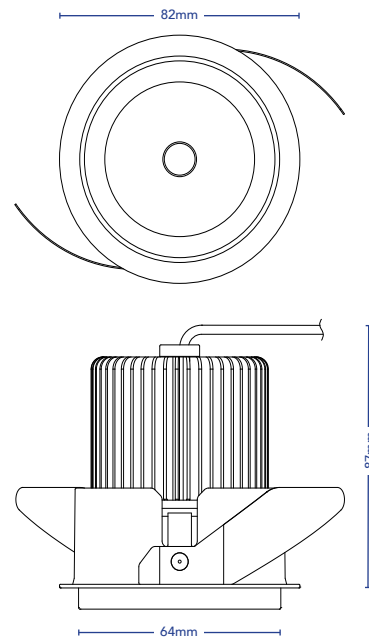

## DOWNLIGHT - MODULATED CLICK SPOT SERIES - SEMI TRIMLESS - E SPOT

DESCRIPTION Modulated Downlight System Designed For Bathrooms And Damp Areas

CODES 4690

COLOURS White, Black

COLOUR TEMPERATURE 2700°K, 3000°K, 4000°K

CUT OUT 76mm

WHITE

BLACK

IP RATING: 44