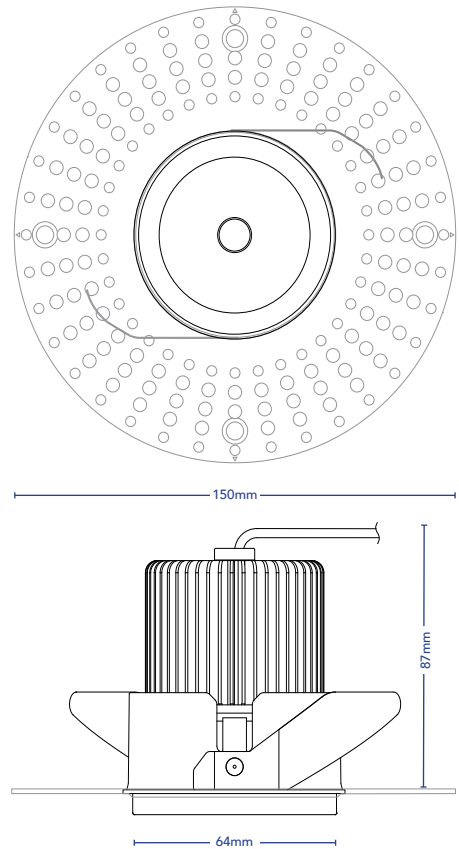

TOVO

TOVO LIGHTING
726 PITTWATER ROAD, BROOKVALE
SYDNEY, NSW AUSTRALIA 2100
TELEPHONE +61 2 9939 1122
SALES@TOVOLIGHTING.COM.AU
TOVOLIGHTING.COM.AU

DOWNLIGHT - MODULATED CLICK SPOT SERIES - TRIMLESS - E SPOT

DESCRIPTION Modulated Downlight System Designed For Bathrooms And Damp Areas

CODES 4912

COLOURS White, Black

COLOUR TEMPERATURE 2700°K, 3000°K, 4000°K

CRI ≥ 92

LUMENS { 2700K - 834Lm
3000K - 910Lm

INPUT VOLTAGE 220-250V AC

WATTAGE 10W, 250mA

BEAM ANGLE 60°

DIMMABLE Yes, Phase, Push Dim or DALI

DRIVER Dedicated Remote

IP RATING IP44

CUT OUT 76mm

IP RATING: 44