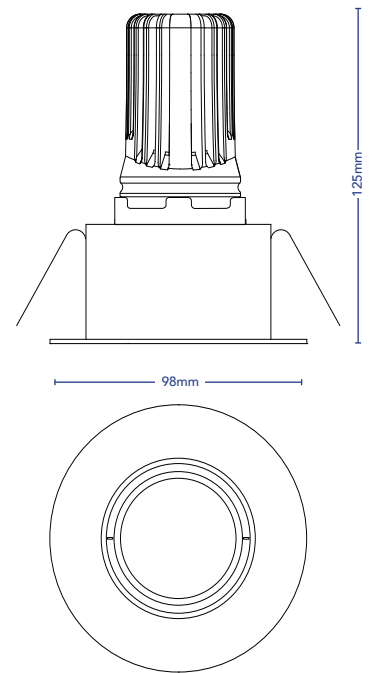

TOVO

TOVO LIGHTING
726 PITWATER ROAD, BROOKVALE
SYDNEY, NSW AUSTRALIA 2100
TELEPHONE +61 2 9939 1122
SALES@TOVOLIGHTING.COM.AU
TOVOLIGHTING.COM.AU

DOWNLIGHT - LOW GLARE ROUND

DESCRIPTION Internal Low Glare Downlight w/ 30 Degree Tilt Feature

CODES 3023

COLOUR Trim - White or Black

Body - White or Black

COLOUR TEMPERATURE 2700K, 3000K, 4000K

CRI ≥ 92

LUMENS 2700K - 737Lm, 3000K - 856Lm

INPUT VOLTAGE 220-250V AC

WATTAGE 10W

BEAM ANGLE 60°, 38°, 24°, 15°, 7°

DIMMABLE Yes, Phase, Automation, DALI

DRIVER Incorporated

IP RATING IP20

CUT OUT 89mm (Cut out is round)

WHITE

BLACK

IP RATING: 20

TILT 30°