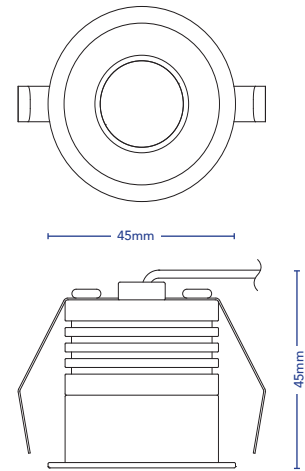

TOVO

TOVO LIGHTING
726 PITTWATER ROAD, BROOKVALE
SYDNEY, NSW AUSTRALIA 2100
TELEPHONE +61 2 9939 1122
SALES@TOVOLIGHTING.COM.AU
TOVOLIGHTING.COM.AU

DOWNLIGHT - MINI SPOT

DESCRIPTION Mini Fixed Downlight
CODES 4962 - 24V_DC
4864 - 240V_AC
COLOUR White, Black
COLOUR TEMPERATURE 2700K
CRI ≥ 92
LUMENS 181Lm
INPUT VOLTAGE 220-250V_AC or 24V_DC
WATTAGE 3W
BEAM ANGLE 60°
DIMMABLE Yes. Phase, Automation, DALI
DRIVER DC - Remote
AC - Dedicated Incorporated
IP RATING IP54
CUT OUT 40mm

CHROME

WHITE

BLACK

IP RATING: 54