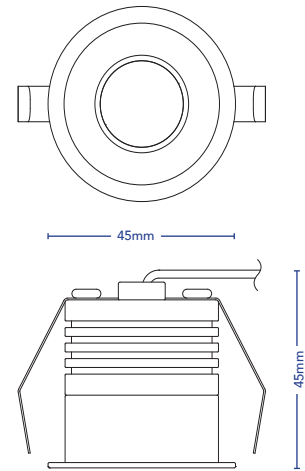

TOVO

TOVO LIGHTING
726 PITTWATER ROAD, BROOKVALE
SYDNEY, NSW AUSTRALIA 2100
TELEPHONE +61 2 9939 1122
SALES@TOVOLIGHTING.COM.AU
TOVOLIGHTING.COM.AU

DOWNLIGHT - MINI SPOT

DESCRIPTION Mini Fixed Downlight
CODES 4864
COLOUR White, Black
COLOUR TEMPERATURE 2700K
CRI ≥ 92
LUMENS 181Lm
INPUT VOLTAGE 220-250V DC
WATTAGE 3W
BEAM ANGLE 60°
DIMMABLE Yes. Phase, Automation, DALI
DRIVER Remote
IP RATING IP54
CUT OUT 38mm

CHROME

WHITE

BLACK

IP RATING: 54