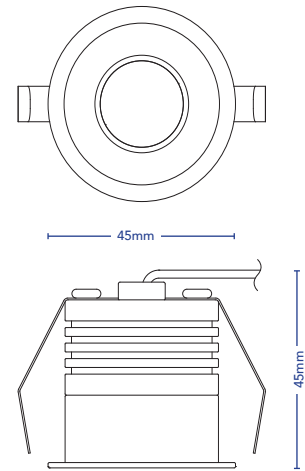

TOVO

TOVO LIGHTING
726 PITTWATER ROAD, BROOKVALE
SYDNEY, NSW AUSTRALIA 2100
TELEPHONE +61 2 9939 1122
SALES@TOVOLIGHTING.COM.AU
TOVOLIGHTING.COM.AU

DOWNLIGHT - MINI SPOT

DESCRIPTION Mini Fixed Downlight

CODES { 4962 - 24V_DC
4864 - 240V_AC

COLOUR White, Black, Chrome, Brass.

COLOUR TEMPERATURE 2700K

CRI ≥ 92

LUMENS 181Lm

INPUT VOLTAGE 220-250V_AC or 24V_DC

WATTAGE 3W

BEAM ANGLE 60°, 45°

DIMMABLE Yes { 240V AC - Phase
24V DC - 0-10V, Push Dim, DALI

DRIVER { 240V AC - Dedicated Remote
24V DC - Remote

IP RATING IP54

CUT OUT 40mm