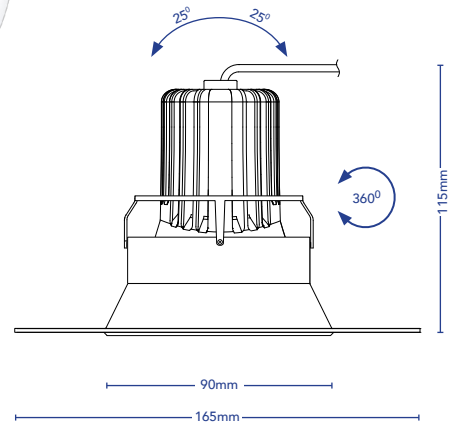

WHITE

BLACK

IP RATING: 20

TILT 25°

ADJUSTABLE 360°