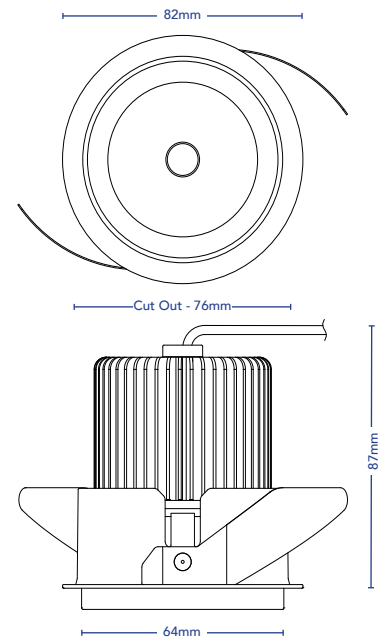

TOVO

TOVO LIGHTING
726 PITTWATER ROAD, BROOKVALE
SYDNEY, NSW AUSTRALIA 2100
TELEPHONE +61 2 9939 1122
SALES@TOVOLIGHTING.COM.AU
TOVOLIGHTING.COM.AU

DOWNLIGHT - MODULATED CLICK SPOT SERIES - SEMI TRIMLESS - E SPOT

DESCRIPTION	Modulated Downlight System Designed For Bathrooms And Damp Areas
CODES	4690
COLOURS	White, Black
COLOUR TEMP	2700°K, 3000°K, 4000°K
CRI	≥92
LUMENS	{ 2700K - 834Lm 3000K - 910Lm
INPUT VOLTAGE	220-250V AC
WATTAGE	10W, 250mA
BEAM ANGLE	60°
DIMMABLE	Yes, Phase, Push Dim or DALI
DRIVER	Dedicated Remote
IP RATING	IP44
CUT OUT	76mm

WHITE

BLACK

IP RATING: 44