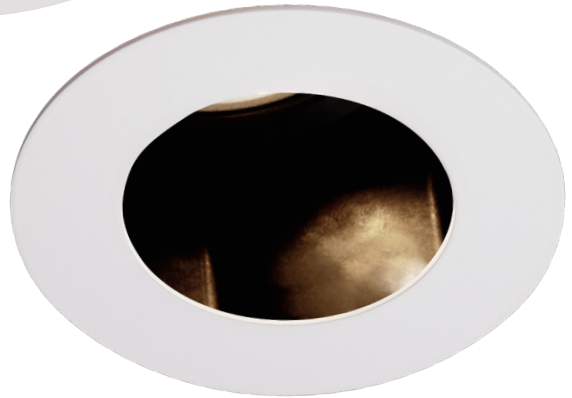

TOVO

TOVO LIGHTING
 726 PITWATER ROAD, BROOKVALE
 SYDNEY, NSW AUSTRALIA 2100
 TELEPHONE +61 2 9939 1122
 SALES@TOVOLIGHTING.COM.AU
 TOVOLIGHTING.COM.AU

DOWNLIGHT - LOW GLARE ROUND

DESCRIPTION	Internal Low Glare Downlight w/ 30 Degree Tilt Feature
CODES	3023
COLOUR	{ Trim - White, Black, Stainless Steel or Copper Body - White or Black
COLOUR TEMP	2700K, 3000K, 4000K
CRI	≥92
LUMENS	{ 2700K - 737Lm 3000K - 856Lm
INPUT VOLTAGE	220-250V AC
WATTAGE	10W
BEAM ANGLE	60°, 38°, 24°
DIMMABLE	Yes, Phase, DALI & Touch
DRIVER	Dedicated Remote
IP RATING	IP44
CUT OUT	89mm

	
STAINLESS STEEL	WHITE
	
COPPER	BLACK
	
TILT 30°	IP RATING: 44