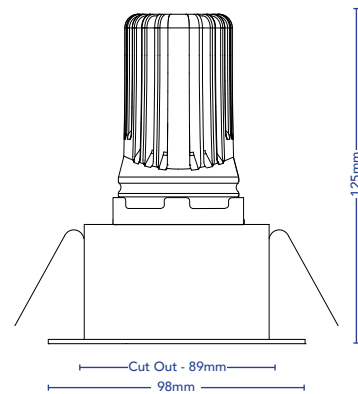

TOVO

TOVO LIGHTING
 726 PITWATER ROAD, BROOKVALE
 SYDNEY, NSW AUSTRALIA 2100
 TELEPHONE +61 2 9939 1122
 SALES@TOVOLIGHTING.COM.AU
 TOVOLIGHTING.COM.AU

DOWNLIGHT - LOW GLARE ROUND

DESCRIPTION	Internal Low Glare Downlight w/ 30 Degree Tilt Feature
CODES	3023
COLOUR	{ Trim - White, Black, Stainless Steel or Copper Body - White or Black
COLOUR TEMP	2700K, 3000K, 4000K
CRI	≥92
LUMENS	{ 2700K - 737Lm 3000K - 856Lm
INPUT VOLTAGE	220-250V AC
WATTAGE	10W
BEAM ANGLE	60°, 38°, 24°
DIMMABLE	Yes, Phase, DALI & Touch
DRIVER	Dedicated Remote
IP RATING	IP44
CUT OUT	89mm

	
STAINLESS STEEL	WHITE
	
COPPER	BLACK
	
TILT 30°	IP RATING: 44